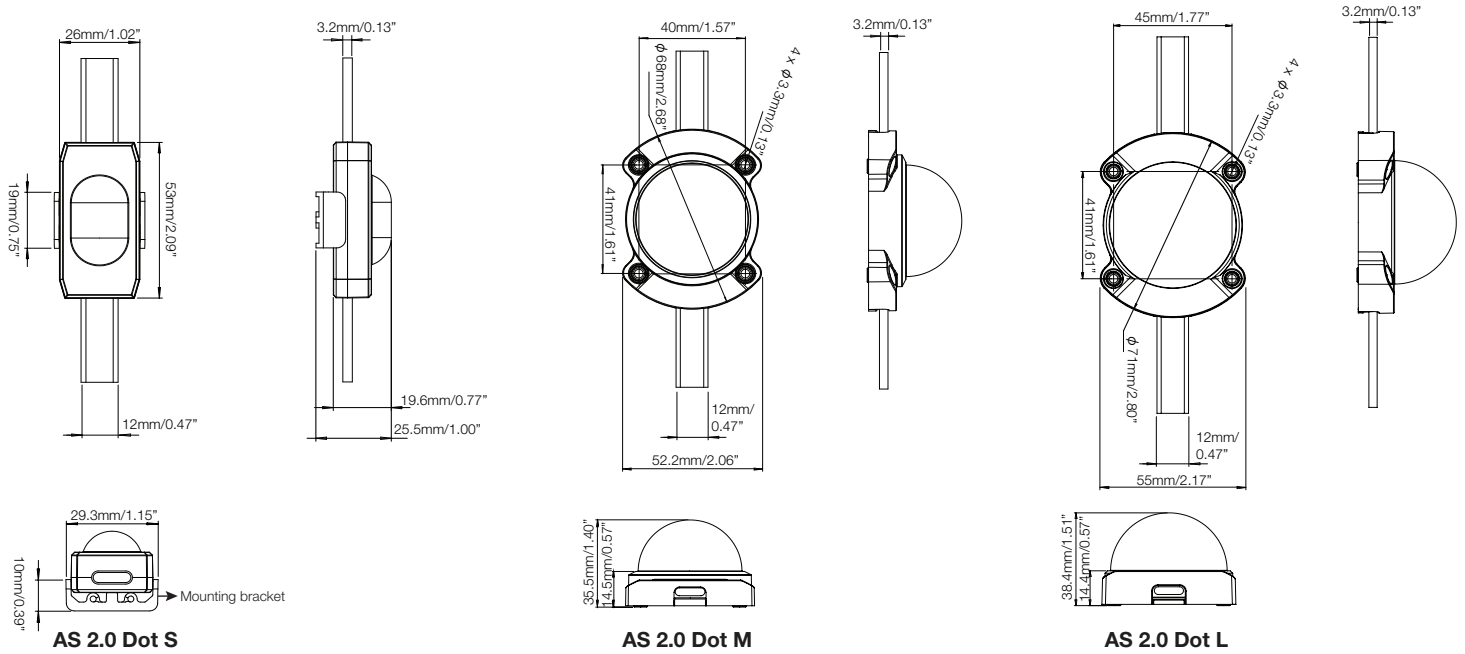

Dimension

Clear View

Diffused View

Input Connectors and Lead Cable

Mounting AS 2.0 Dot S/M/L