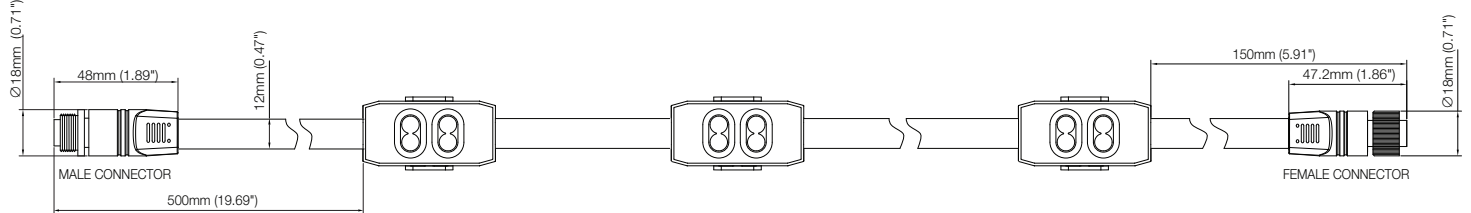

Dimension

Clear View

Diffused View

Input Connectors and Lead Cable

Mounting AS 2.0 Dot S/M/L