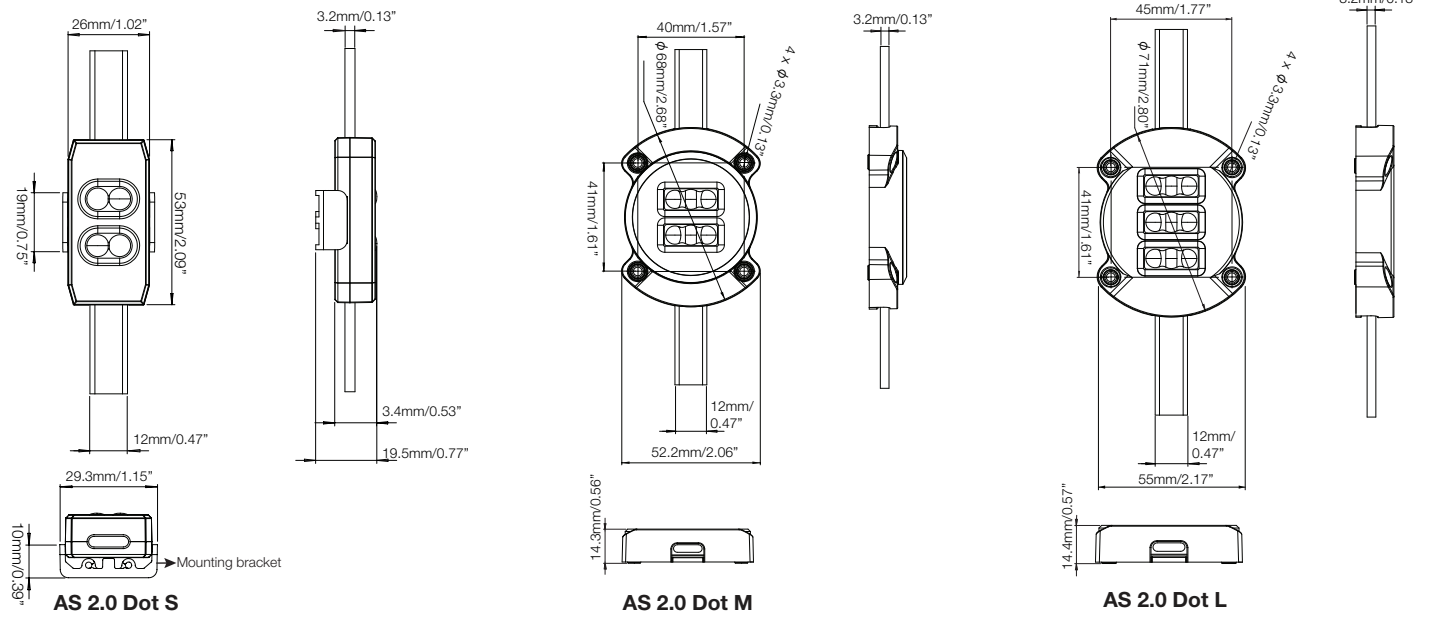

Dimension

Clear View

Diffused View

Input Connectors and Lead Cable

Mounting AS 2.0 Dot S/M/L