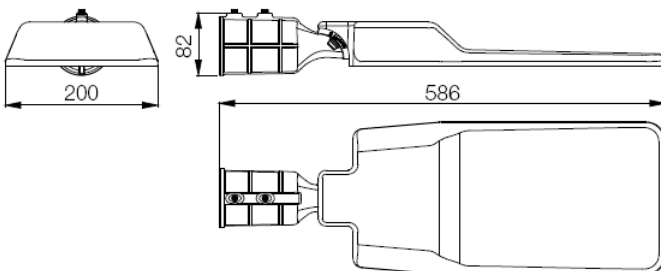

Midi 90W-150W