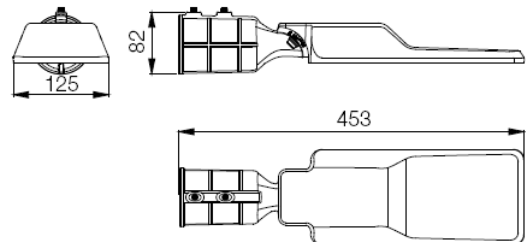

Mini 50W / 60W / 70W