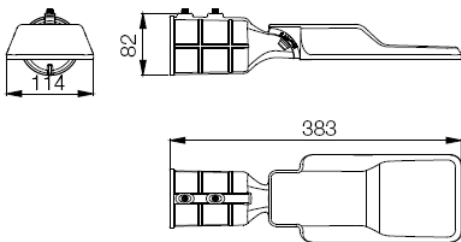

LEDENVO™ LED Street Light V2

Advantages & Benefits

Balance performance

- Efficacy up to 150lm/W
- Power ranges from 20W to 150W
- CCT available at 3000K, 4000K and 5700K
- Choice of 3 years warranty and 5 years warranty

Robust and Durable

- Independent 10KV lightning protection device

- Robust aluminum body
- High protection level IP66 & IK10

Flexible Installation

- Suitable for Post-top or Side-entry mounting
- Tilt angle adjustable
- Mounting on 40–60mm diameter pole

Applications

- Major Road, Local Road & Residential Road Rural
- Road lighting
- Commercial district road lighting
- Industrial areas road lighting
- Parking lot lighting

Dimensions

Micro 20W / 30W