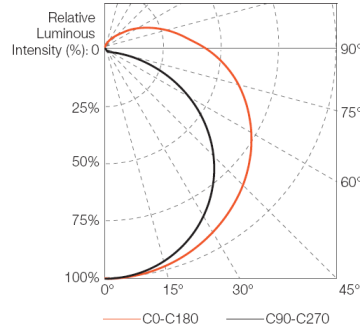

Diffused View

Product Reference

IC

Fixture

Product Reference	IC	Color	AC/DC	V	W	Beam angle	lm	I [in]	W [in]	h [in]	°C min-max	CONTROL
AS MEDIA TUBE RGBW 1000 10PXL DF R	AM435890055	RGBW	DC	24	14	110x170	420	1000	23.5	37	-30 to +50	DMX512
AS MEDIA TUBE RGBW 500 5PXL DF R	AM435900055	RGBW	DC	24	7	110x170	210	500	23.5	37	-30 to +50	DMX512
AS MEDIA TUBE RGBW 300 3PXL DF R	AM435910055	RGBW	DC	24	4.2	110x170	126	300	23.5	37	-30 to +50	DMX512
AS MEDIA TUBE RGBW 1000 10PXL CR	AM435980055	RGBW	DC	24	14	95	420	1000	23.5	27.2	-30 to +50	DMX512
AS MEDIA TUBE RGBW 500 5PXL CR	AM435990055	RGBW	DC	24	7	95	210	500	23.5	27.2	-30 to +50	DMX512
AS MEDIA TUBE RGBW 300 3PXL CR	AM436000055	RGBW	DC	24	4.2	95	126	300	23.5	27.2	-30 to +50	DMX512
AS MEDIA TUBE RGB 1000 10PXL DF R	AM435920055	RGB	DC	24	14	110x170	280	1000	23.5	37	-30 to +50	DMX512
AS MEDIA TUBE RGB 500 5PXL DF R	AM435930055	RGB	DC	24	7	110x170	140	500	23.5	37	-30 to +50	DMX512
AS MEDIA TUBE RGB 300 3PXL DF R	AM435940055	RGB	DC	24	4.2	110x170	84	300	23.5	37	-30 to +50	DMX512
AS MEDIA TUBE RGB 1000 10PXL CR	AM436010055	RGB	DC	24	14	95	350	1000	23.5	27.2	-30 to +50	DMX512
AS MEDIA TUBE RGB 500 5PXL CR	AM436020055	RGB	DC	24	7	95	175	500	23.5	27.2	-30 to +50	DMX512
AS MEDIA TUBE RGB 300 3PXL CR	AM436030055	RGB	DC	24	4.2	95	105	300	23.5	27.2	-30 to +50	DMX512
AS MEDIA TUBE DW 1000 10PXL DF R	AM435950055	Dynamic White	DC	24	14	110x170	602	1000	23.5	37	-30 to +50	DMX512
AS MEDIA TUBE DW 500 5PXL DF R	AM435960055	Dynamic White	DC	24	7	110x170	301	500	23.5	37	-30 to +50	DMX512
AS MEDIA TUBE DW 300 3PXL DF R	AM435970055	Dynamic White	DC	24	4.2	110x170	181	300	23.5	37	-30 to +50	DMX512
AS MEDIA TUBE DW 1000 10PXL CR	AM436040055	Dynamic White	DC	24	14	95	742	1000	23.5	27.2	-30 to +50	DMX512
AS MEDIA TUBE DW 500 5PXL CR	AM436050055	Dynamic White	DC	24	7	95	371	500	23.5	27.2	-30 to +50	DMX512
AS MEDIA TUBE DW 300 3PXL CR	AM436060055	Dynamic White	DC	24	4.2	95	223	300	23.5	27.2	-30 to +50	DMX512
AS MEDIA TUBE 865 1000 ONOFF DF R	AM436100055	6500K	DC	24	14	110x170	700	1000	23.5	37	-30 to +50	ON/OFF
AS MEDIA TUBE 865 500 ONOFF DF R	AM436110055	6500K	DC	24	7	110x170	350	500	23.5	37	-30 to +50	ON/OFF
AS MEDIA TUBE 865 300 ONOFF DF R	AM436120055	6500K	DC	24	4.2	110x170	210	300	23.5	37	-30 to +50	ON/OFF
AS MEDIA TUBE 830 1000 ONOFF DF R	AM436070055	3000K	DC	24	14	110x170	658	1000	23.5	37	-30 to +50	ON/OFF
AS MEDIA TUBE 830 500 ONOFF DF R	AM436080055	3000K	DC	24	7	110x170	329	500	23.5	37	-30 to +50	ON/OFF
AS MEDIA TUBE 830 300 ONOFF DF R	AM436090055	3000K	DC	24	4.2	110x170	197	300	23.5	37	-30 to +50	ON/OFF

Accessories

AS MT STARTER CABLE, 5-WIRE, 2M	AM437890055
AS MT INTER CABLE, 5-WIRE, 1M	AM437900055
AS MT END CAP WITH 120Ω TERMINATOR	AM437910055
AS MT Y-CABLE, 0.15M	AM437920055
AS MT STARTER CABLE, 2-WIRE, 2M	AM437930055
AS MT END CAP FOR ON/OFF	AM437940055
AS MT INTER CABLE, 2-WIRE, 1M	AM437950055

Technical data subject to variation and change without notice.

OSRAM copyrights reserved 2021. Subject to change without notice. Errors and omission excepted. All images used are for illustrative purposes only and not intended to reflect actual product performance.

Traxon e:cue