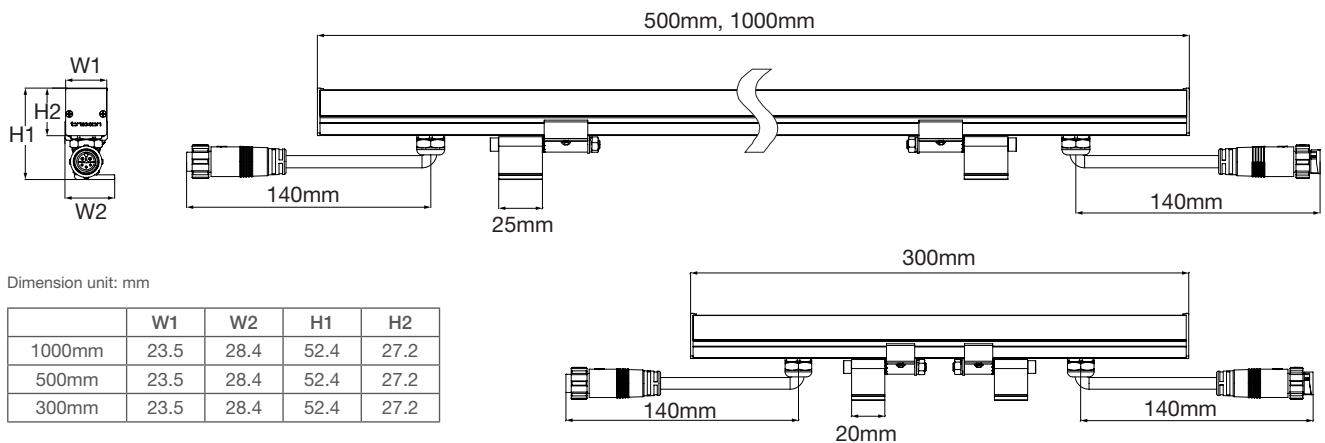

Dimensions

Direct View

Diffused View