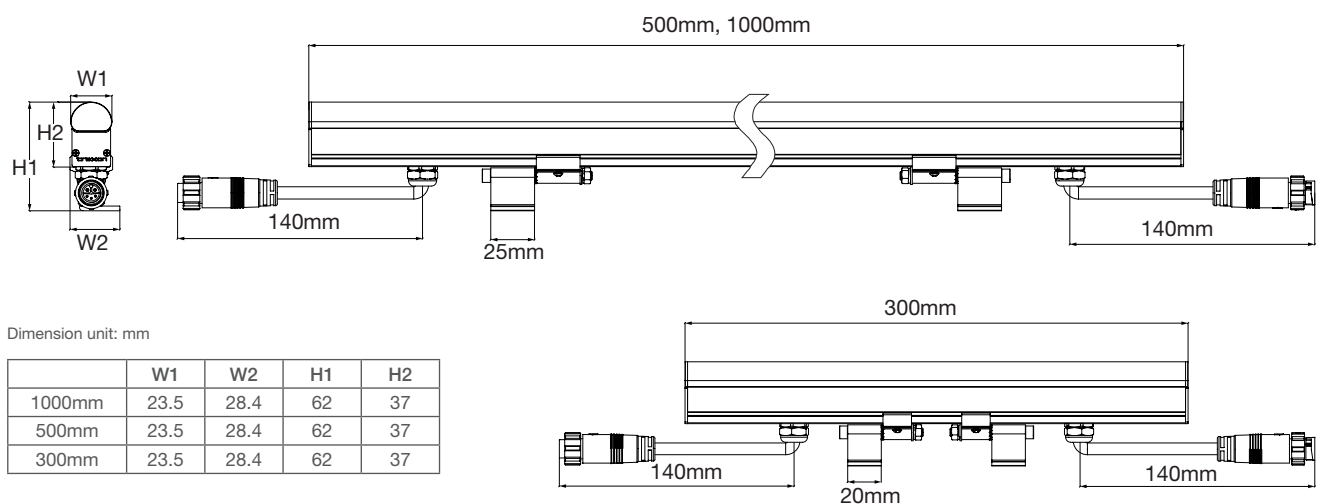

Traxon e:cue

Sales enquiry: Traxon.ecue.newsletter@osram.com
www.traxontechnologies.com