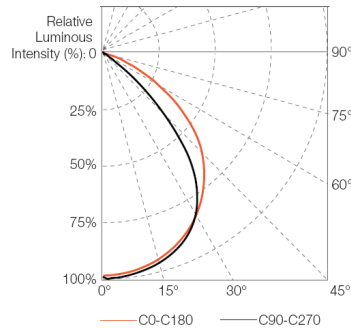

ARCHISHAPE® Media Tube

Photometrics

Direct View