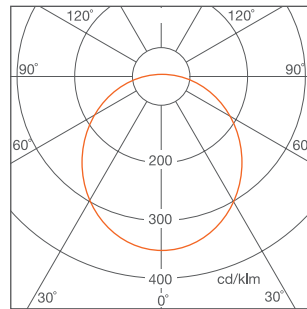

Photometrics

Advantages & Benefits

Rigidity & safety

- 30,000hrs lifetime
- 1KV line-to-line surge protection
- IP40

Uniform and comfortable lighting experience

- Optimized optical design brings high uniformity
- Imported LED provides consistent color temperature
- CRI>80
- Wide beam angle 110°

Easy to install

- Wide mounting ring (10mm to 12.5mm) which can fit the dimensional deviation of installation in various retrofit projects
- Integrated design
- Slim design with the height of 35mm
- 100~140mm pre-wire

Full range to meet all applications request

- Four size options 4"/5"/6"/8"
- Full power range 8W/10W/16W/24W
- CCT 3000K/4000K/6500K

Applications

- Commercial buildings
- Offices
- Public areas
- Warehouses and workshops

Product Reference	Ordering Code (EAN40)		V	W	Hz		K	lm			
LCM DL 8W 830 4IN V3 48X1 OSRAM	4052899596191	Warm White	220-240	8	50/60	110	3000	600	120	35	48
LCM DL 8W 840 4IN V3 48X1 OSRAM	4052899596214	Neutral White	220-240	8	50/60	110	4000	600	120	35	48
LCM DL 8W 865 4IN V3 48X1 OSRAM	4052899596238	Cold White	220-240	8	50/60	110	6500	600	120	35	48
LCM DL 10W 830 5IN V3 36X1 OSRAM	4052899596252	Warm White	220-240	10	50/60	110	3000	800	150	35	36
LCM DL 10W 840 5IN V3 36X1 OSRAM	4052899596276	Neutral White	220-240	10	50/60	110	4000	800	150	35	36
LCM DL 10W 865 5IN V3 36X1 OSRAM	4052899596290	Cold White	220-240	10	50/60	110	6500	800	150	35	36
LCM DL 16W 830 6IN V3 36X1 OSRAM	4052899596313	Warm White	220-240	16	50/60	110	3000	1360	175	35	36
LCM DL 16W 840 6IN V3 36X1 OSRAM	4052899596337	Neutral White	220-240	16	50/60	110	4000	1360	175	35	36
LCM DL 16W 865 6IN V3 36X1 OSRAM	4052899596351	Cold White	220-240	16	50/60	110	6500	1360	175	35	36
LCM DL 24W 830 8IN V3 32X1 OSRAM	4052899596375	Warm White	220-240	24	50/60	110	3000	2160	225	35	32
LCM DL 24W 840 8IN V3 32X1 OSRAM	4052899596399	Neutral White	220-240	24	50/60	110	4000	2160	225	35	32
LCM DL 24W 865 8IN V3 32X1 OSRAM	4052899596412	Cold White	220-240	24	50/60	110	6500	2160	225	35	32

Technical data subject to variation and change without notice.

OSRAM Lighting Solutions Asia Pacific

Sales enquiry: lighting.solutions.apac@osram.com
www.osram.asia/ls