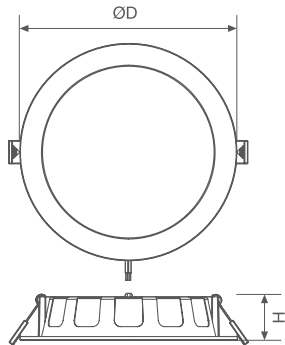

**Product Highlights:**

- Wide beam angle up to 110°
- Integrated and slim design with the height of 35mm
- Four size options 4"/5"/6"/8"
- Full power range 8W/10W/16W/24W
- Long lifetime up to 30,000 hours
- IP40

### Dimensions

	8W	10W	16W	20W
ØD	120mm	150mm	175mm	225mm
H	35mm	35mm	35mm	35mm

#### Easy to install

- Wide mounting ring (10mm to 12.5mm) which can fit the dimensional deviation of installation in various retrofit projects
- Integrated design
- Slim design with the height of 35mm
- 100~140mm pre-wire

#### Full range to meet all applications request

- Four size options 4"/5"/6"/8"
- Full power range 8W/10W/16W/24W
- CCT 3000K/4000K/6500K