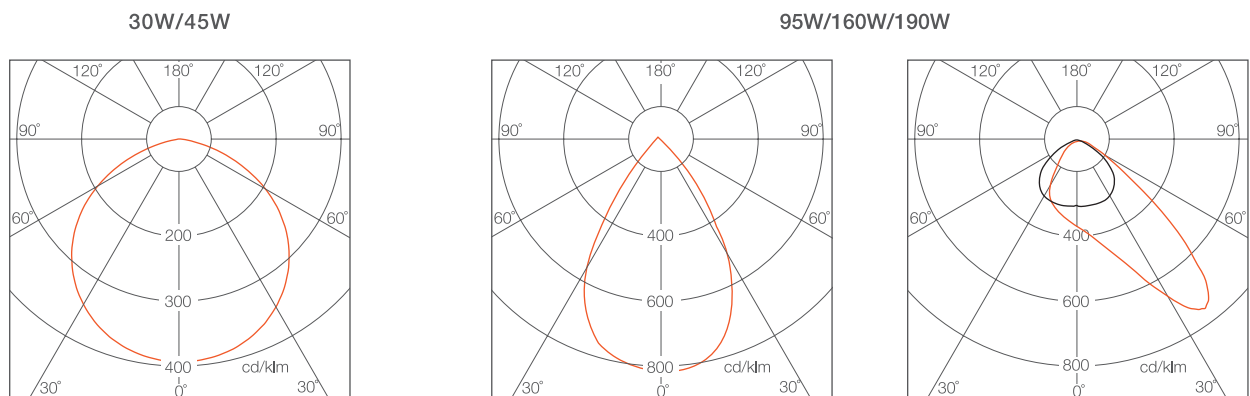

Photometrics