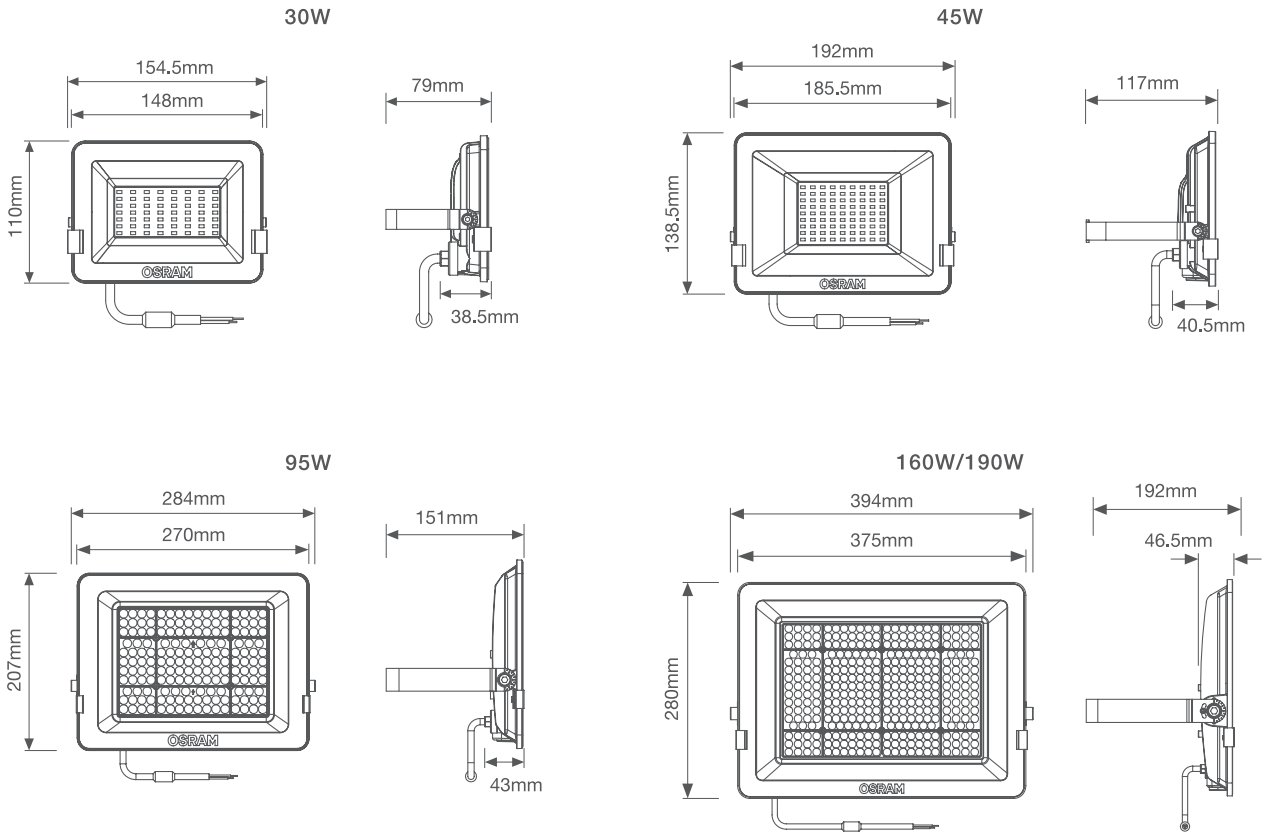

Precise and efficient

- Well designed lens with symmetrical and asymmetrical lighting distributions for various applications
- Adjustable bracket with angle indicator for precise lighting direction adjustment
- Top brand LED ensure the consistent color temperature
- Up to 105 lm/W system efficacy and CRI>80

Full options for different applications

- Power range: 30W/45W/95W/160W/190W
- 2 color temperatures options: 4000K and 5700K (3000K available on request)
- Symmetrical and asymmetrical optics

Applications

- Outdoor area flood lighting
- Outdoor billboards lighting
- Logo illuminations
- Other public or industrial areas

LED COMFO® Floodlight V3

Dimensions

	30W	45W	95W	160W	190W
L	154mm	192mm	284mm	394mm	394mm
W	125mm	189mm	261mm	336mm	336mm
H	39mm	41mm	44mm	46mm	46mm