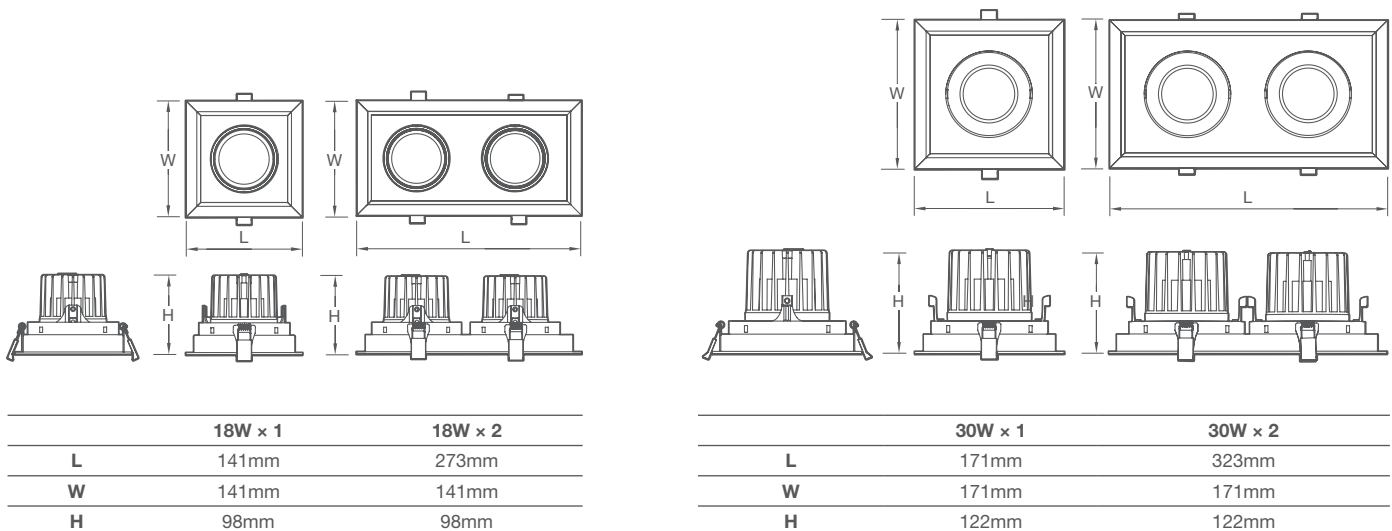

#### Flexible product options

- 15° / 24° / 40° beam angle options
- Up to 3 heads arrangement
- 30° vertical adjustable, 180° horizontal adjustable

### Dimensions