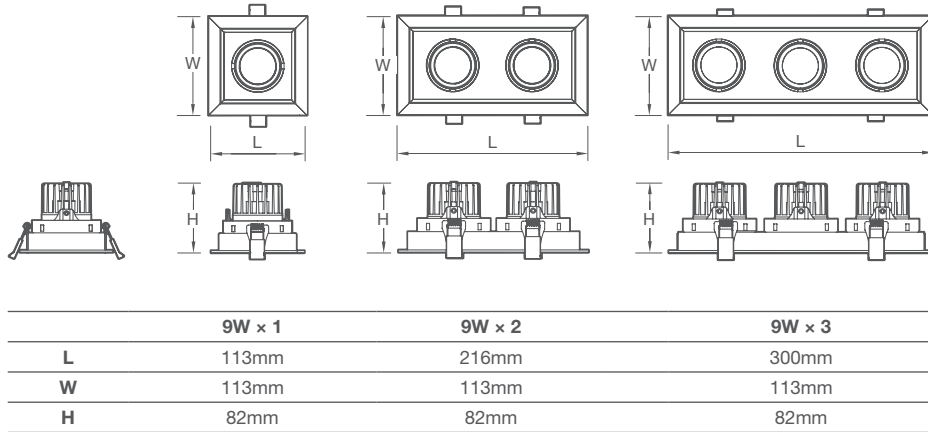

#### Flexible product options

- 15° / 24° / 40° beam angle options
- Up to 3 heads arrangement
- 30° vertical adjustable, 180° horizontal adjustable

### Dimensions