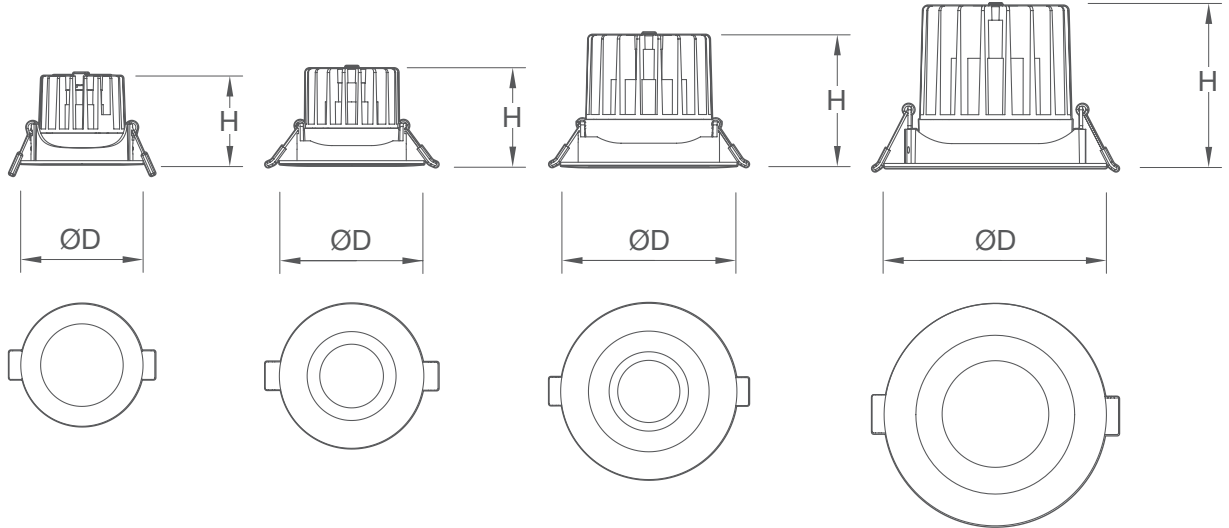

LED COMFO® Spot Light HP

Dimensions

	6W	9W	18W	30W
ØD	77mm	91mm	111mm	140mm
H	59mm	65mm	85mm	106mm