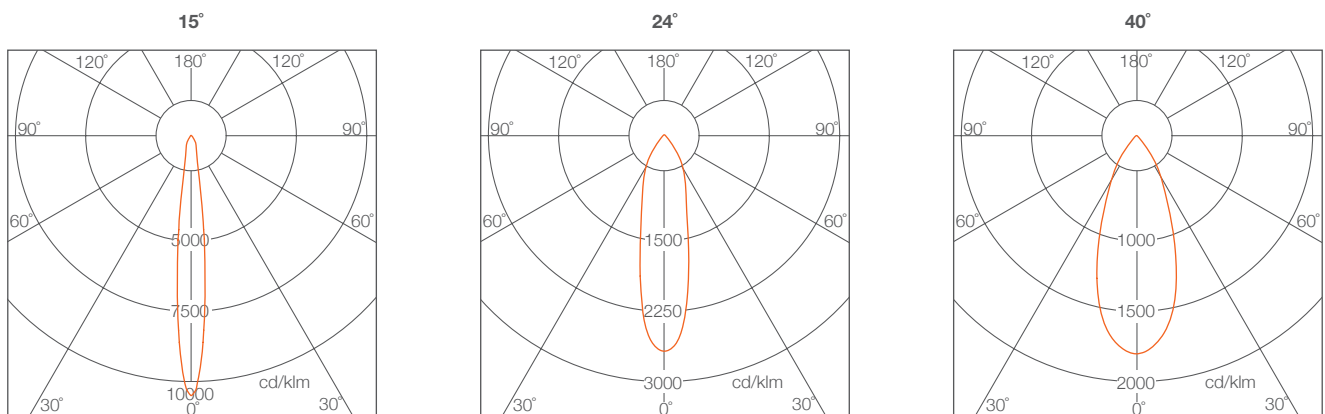

LEDCOMFO® Spot Light HP

LEDCOMFO® Spot Light HP series is the recessed ceiling spot light solution as a replacement for existing inefficient halogen spot light. High power LED lighting with concave stepping cover design provides high brightness yet good glare control. LEDCOMFO® Spot Light HP series provides flexible power, color temperature and beam angles with adjustable structure to provide the perfect fit lighting for commercial applications.

Advantages & Benefits

Flexible product options

- 15° / 24° / 40° beam angle options
- 6W / 9W / 18W / 30W power options
- 30° vertical adjustable

Quality light

- Best-in-class COB platform provides consistent and even color and brightness
- Concave stepping cover design to offer good glare control
- Highly reflective reflector to offer good light uniformity

Reliability

- Die-casting housing
- Spray finished metal rim provides rich product textures

Applications

- Merchandise displays
- Commercial buildings
- Retail stores
- Shopping malls
- Lobbies and corridors

Photometrics