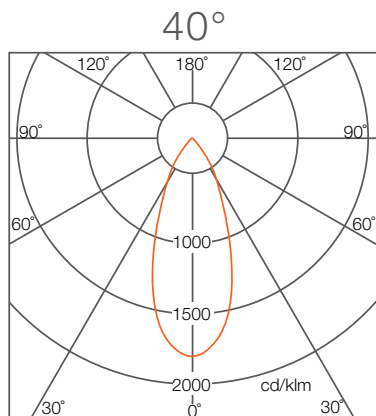

	6W	9W	18W	30W
ØD	77mm	91mm	111mm	140mm
H	59mm	65mm	85mm	106mm

LED COMFO® Spot Light HP

Photometrics Light Distribution Curve

Illuminance at a distance

	Center Beam Lux/klm	Beam Width
0.5m	41473	0.11m
1m	10368	0.21m
1.5m	4608	0.32m
2m	2592	0.42m
2.5m	1659	0.53m
3m	1152	0.63m

For feet multiply by 3.28

● Spread: 12°
For fc divide by 10.7

	Center Beam Lux/klm	Beam Width
0.5m	10524	0.23m
1m	2631	0.45m
1.5m	1169	0.68m
2m	658	0.91m
2.5m	421	1.14m
3m	292	1.36m

For feet multiply by 3.28

● Spread: 25.6°
For fc divide by 10.7

Light Distribution Curve

Illuminance at a distance

	Center Beam Lux/klm	Beam Width
0.5m	7234	0.36m
1m	1809	0.73m
1.5m	804	1.09m
2m	452	1.46m
2.5m	289	1.82m
3m	201	2.18m