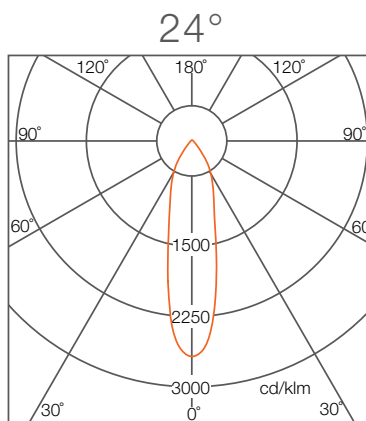

	6W	9W	18W	30W
ØD	77mm	91mm	111mm	140mm
H	59mm	65mm	85mm	106mm

LED COMFO® Spot Light HP

Photometrics Light Distribution Curve

Illuminance at a distance

	Center Beam Lux/klm	Beam Width
0.5m	41473	0.11m
1m	10368	0.21m
1.5m	4608	0.32m
2m	2592	0.42m
2.5m	1659	0.53m
3m	1152	0.63m

● Spread: 25.6°
For fc divide by 10.7

Light Distribution Curve

Illuminance at a distance

	Center Beam Lux/klm	Beam Width
0.5m	7234	0.36m
1m	1809	0.73m
1.5m	804	1.09m
2m	452	1.46m
2.5m	289	1.82m
3m	201	2.18m