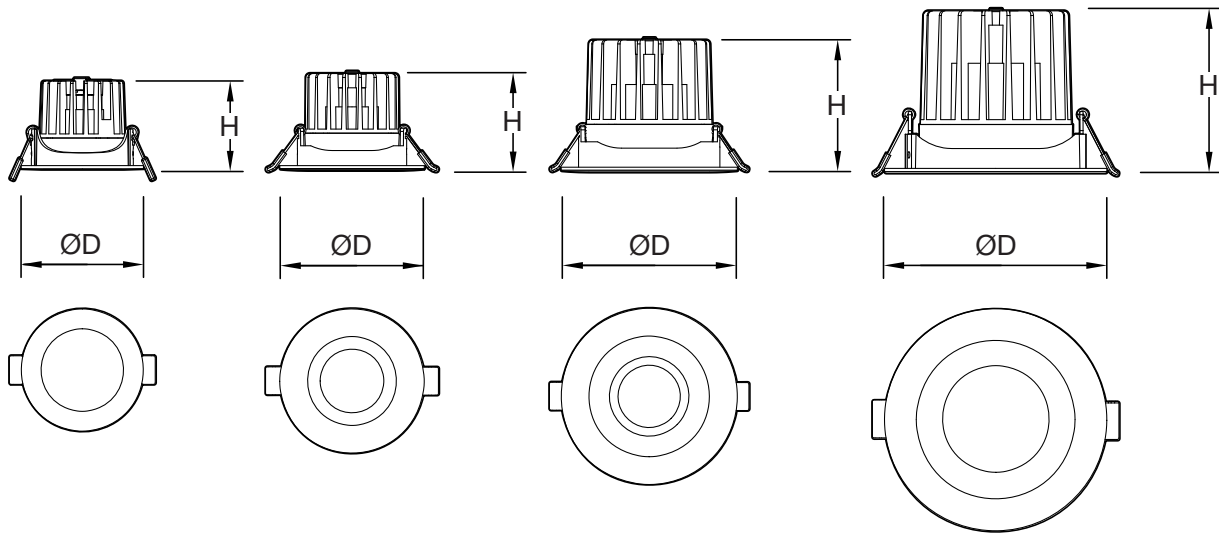

2 of 5

LED COMFO® Spot Light HP

Dimensions

6W

9W

18W

30W

Dimensions

	6W	9W	18W	30W
ØD	77mm	91mm	111mm	140mm
H	59mm	65mm	85mm	106mm

LED COMFO® Spot Light HP

Photometrics Light Distribution Curve

Illuminance at a distance

	Center Beam Lux/klm	Beam Width
0.5m	41473	0.11m
1m	10368	0.21m
1.5m	4608	0.32m
2m	2592	0.42m
2.5m	1659	0.53m
3m	1152	0.63m