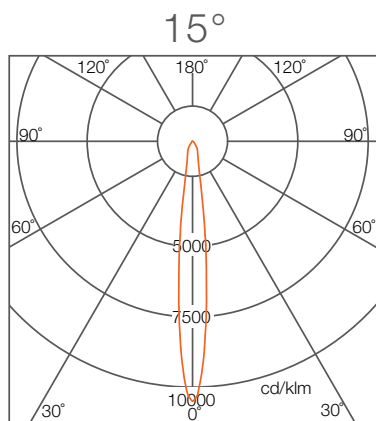

	6W	9W	18W	30W
ØD	77mm	91mm	111mm	140mm
H	59mm	65mm	85mm	106mm

LED COMFO® Spot Light HP

Photometrics Light Distribution Curve

Illuminance at a distance

	Center Beam Lux/klm	Beam Width
0.5m	41473	0.11m
1m	10368	0.21m
1.5m	4608	0.32m
2m	2592	0.42m
2.5m	1659	0.53m
3m	1152	0.63m

● Spread: 25.6°
For fc divide by 10.7

Light Distribution Curve

Illuminance at a distance

	Center Beam Lux/klm	Beam Width
0.5m	7234	0.36m
1m	1809	0.73m
1.5m	804	1.09m
2m	452	1.46m
2.5m	289	1.82m
3m	201	2.18m