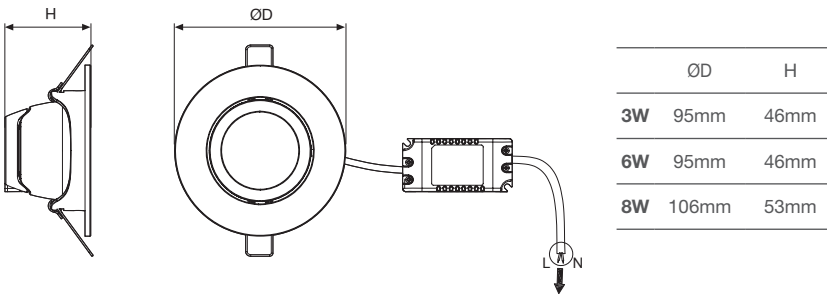

Dimensions

Photometrics