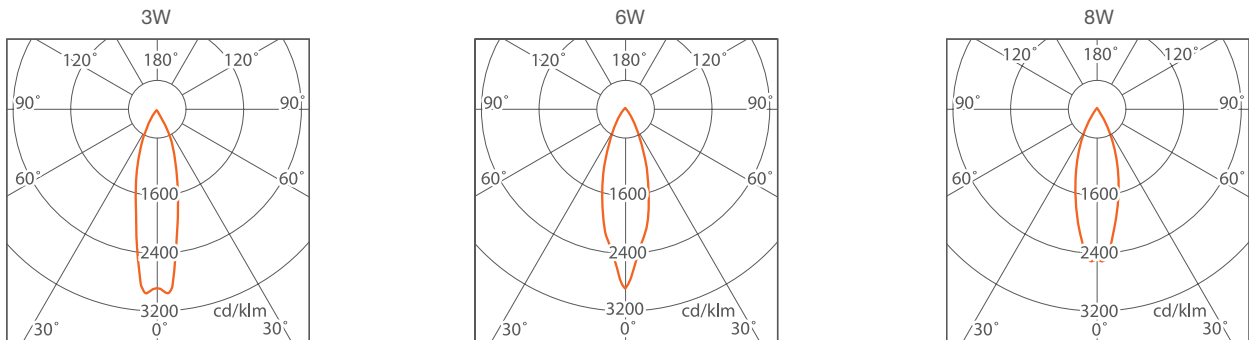

Advantages & Benefits

Classic ID design, precise illumination

- Classic and simple ID design suits all decoration styles
- Optimized optical design brings excellent accent lighting effect
- Imported LED provides consistent color temperature
- Accurate angle control on reflector to offer 30° beam angle

Outstanding performance and high reliability

- External driver offers high quality and reliability
- 30,000 hours lifetime
- 1KV surge protection to defend more harsh electrical environment

Full solution for different applications

- Body ±20° tiltable
- Full power range 3W/6W/8W
- CCT 3000K/4000K/6500K

Applications

- Corridors and walkways
- Reception areas
- Elevators
- Commercial areas

Product Reference	Ordering Code (EAN40)		V	W	Hz		K	lm			
LCM SL 3W 830 V3 16X3 OSRAM	4062172025058	Warm White	220-240	3	50/60	30	3000	200	95	46	48
LCM SL 3W 840 V3 16X3 OSRAM	4062172025096	Neutral White	220-240	3	50/60	30	4000	220	95	46	48
LCM SL 3W 865 V3 16X3 OSRAM	4062172025119	Cold White	220-240	3	50/60	30	6500	220	95	46	48
LCM SL 6W 830 V3 16X3 OSRAM	4062172025157	Warm White	220-240	6	50/60	30	3000	400	95	46	48
LCM SL 6W 840 V3 16X3 OSRAM	4062172025171	Neutral White	220-240	6	50/60	30	4000	450	95	46	48
LCM SL 6W 865 V3 16X3 OSRAM	4062172025232	Cold White	220-240	6	50/60	30	6500	450	95	46	48
LCM SL 8W 830 V3 16X3 OSRAM	4062172025256	Warm White	220-240	8	50/60	30	3000	540	106	53	48
LCM SL 8W 840 V3 16X3 OSRAM	4062172025270	Neutral White	220-240	8	50/60	30	4000	580	106	53	48
LCM SL 8W 865 V3 16X3 OSRAM	4062172025294	Cold White	220-240	8	50/60	30	6500	580	106	53	48

Technical data subject to variation and change without notice.

OSRAM Lighting Solutions Asia Pacific

Sales enquiry: lighting.solutions.apac@osram.com
www.osram.asia/l

OSRAM copyrights reserved 2018. Subject to change without notice. Errors and omission excepted. All images used are for illustrative purposes only and not intended to reflect actual product performance.