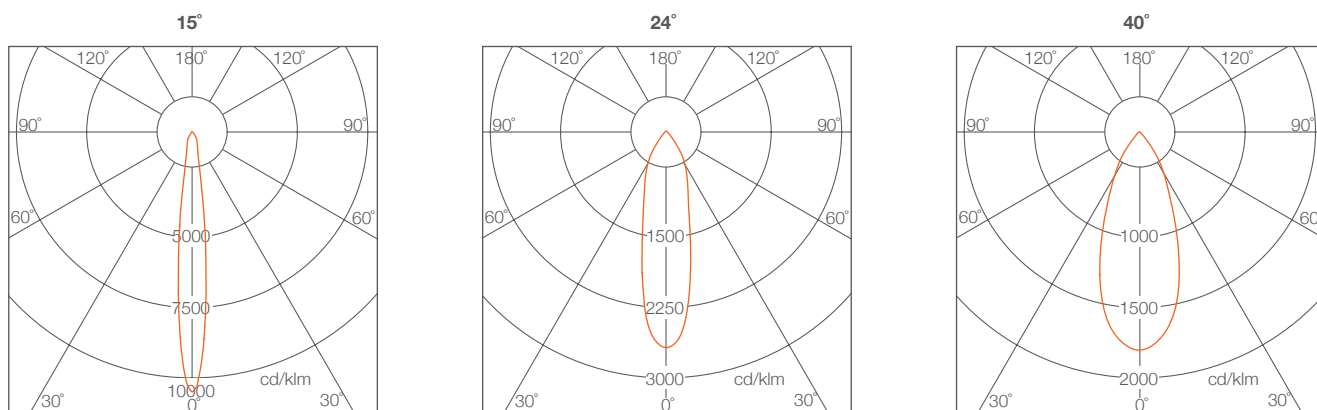

Photometrics