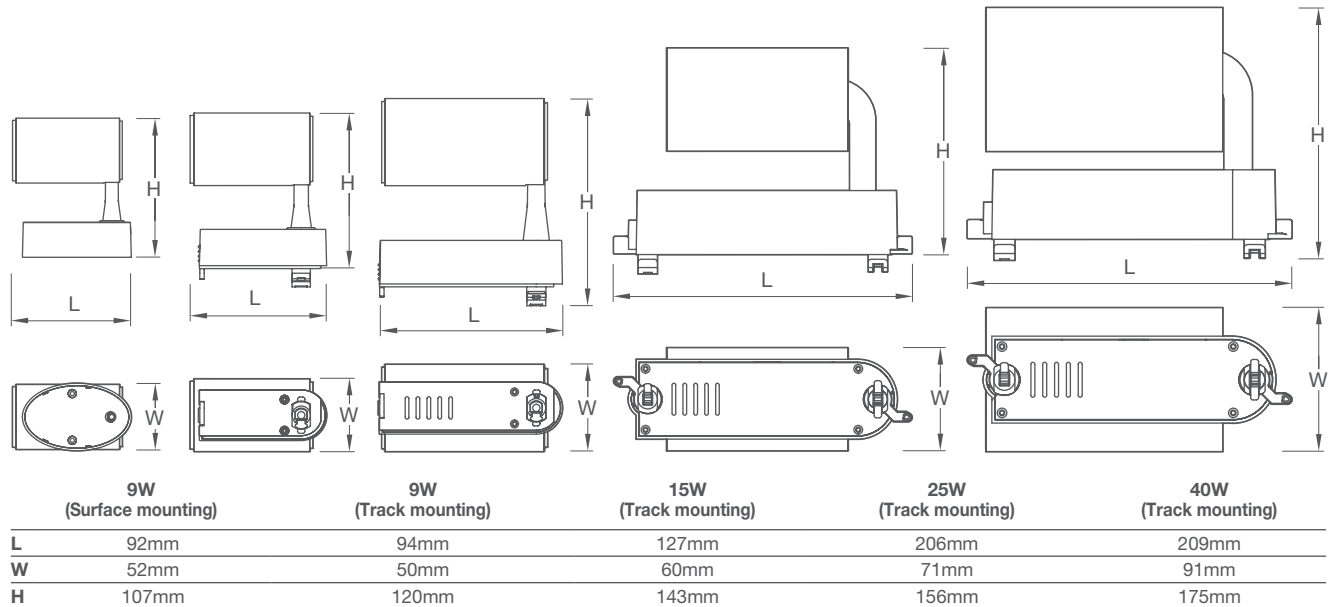

LED COMFO® Track Light

Dimensions

Product Reference	Ordering Code (EAN40)		V	W	Hz		K	lm	b [mm]	l [mm]	h [mm]	
LED COMFO TR SF MT 9W 830 15D 48X1 OSRAM	4052899480605	Warm white	220~240	9	50/60	15	3000	552	92	52	107	48
LED COMFO TR SF MT 9W 840 15D 48X1 OSRAM	4052899480629	Neutral white	220~240	9	50/60	15	4000	590	92	52	107	48
LED COMFO TR SF MT 9W 857 15D 48X1 OSRAM	4052899480643	Cold white	220~240	9	50/60	15	5700	628	92	52	107	48
LED COMFO TR SF MT 9W 830 24D 48X1 OSRAM	4052899480667	Warm white	220~240	9	50/60	24	3000	552	92	52	107	48
LED COMFO TR SF MT 9W 840 24D 48X1 OSRAM	4052899480681	Neutral white	220~240	9	50/60	24	4000	590	92	52	107	48
LED COMFO TR SF MT 9W 857 24D 48X1 OSRAM	4052899480704	Cold white	220~240	9	50/60	24	5700	628	92	52	107	48
LED COMFO TR SF MT 9W 830 40D 48X1 OSRAM	4052899480728	Warm white	220~240	9	50/60	40	3000	552	92	52	107	48
LED COMFO TR SF MT 9W 840 40D 48X1 OSRAM	4052899480742	Neutral white	220~240	9	50/60	40	4000	590	92	52	107	48
LED COMFO TR SF MT 9W 857 40D 48X1 OSRAM	4052899480766	Cold white	220~240	9	50/60	40	5700	628	92	52	107	48
LED COMFO TR 9W 830 15D 48X1 OSRAM	4052899480780	Warm white	220~240	9	50/60	15	3000	552	94	50	120	48
LED COMFO TR 9W 840 15D 48X1 OSRAM	4052899480803	Neutral white	220~240	9	50/60	15	4000	590	94	50	120	48
LED COMFO TR 9W 857 15D 48X1 OSRAM	4052899480827	Cold white	220~240	9	50/60	15	5700	628	94	50	120	48
LED COMFO TR 9W 830 24D 48X1 OSRAM	4052899480841	Warm white	220~240	9	50/60	24	3000	552	94	50	120	48
LED COMFO TR 9W 840 24D 48X1 OSRAM	4052899480865	Neutral white	220~240	9	50/60	24	4000	590	94	50	120	48
LED COMFO TR 9W 857 24D 48X1 OSRAM	4052899480889	Cold white	220~240	9	50/60	24	5700	628	94	50	120	48
LED COMFO TR 9W 830 40D 48X1 OSRAM	4052899480902	Warm white	220~240	9	50/60	40	3000	552	94	50	120	48
LED COMFO TR 9W 840 40D 48X1 OSRAM	4052899480926	Neutral white	220~240	9	50/60	40	4000	590	94	50	120	48
LED COMFO TR 9W 857 40D 48X1 OSRAM	4052899480940	Cold white	220~240	9	50/60	40	5700	628	94	50	120	48
LED COMFO TR 15W 830 15D 24X1 OSRAM	4052899480988	Warm white	220~240	15	50/60	15	3000	1131	127	60	143	24
LED COMFO TR 15W 840 15D 24X1 OSRAM	4052899481008	Neutral white	220~240	15	50/60	15	4000	1210	127	60	143	24
LED COMFO TR 15W 857 15D 24X1 OSRAM	4052899481022	Cold white	220~240	15	50/60	15	5700	1289	127	60	143	24