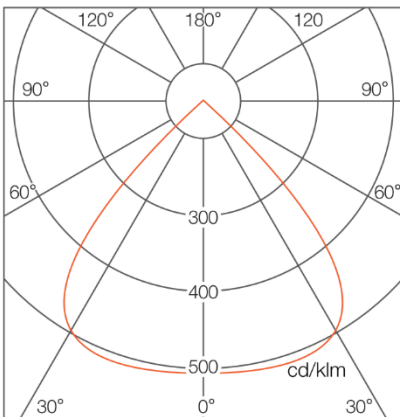

©2024 TRAXON TECHNOLOGIES. · 保留所有权利 ·

www.traxon-ecue.com

2 of 7

皓睿高天棚灯四代

尺寸 (单位: mm)

尺寸

	50W	75W	100W	125W	150W	175W	200W	225W	240W
ØD	280mm	280mm	280mm	280mm	280mm	280mm	280mm	320mm	320mm
H	125mm	125mm	125mm	125mm	125mm	125mm	125mm	125mm	125mm

皓睿高天棚灯四代

光学信息

灯具配光曲线

60°

照度分布

	Center Beam Lux/klm	Beam Width
0.5m	4793	0.55
1.0m	1198	1.10
1.5m	533	1.66
2.0m	300	2.21
2.5m	192	2.76
3.0m	133	3.31

For feet multiply by 3.28
 ■ Horiz.Spread: 57.8°
 For fc divide by 10.7

90°

	Center Beam Lux/klm	Beam Width
0.5m	2052	1.08
1.0m	513	2.15
1.5m	228	3.23
2.0m	128	4.30
2.5m	82	5.38
3.0m	57	6.46

For feet multiply by 3.28
 ■ Horiz.Spread: 94.2°
 For fc divide by 10.7

皓睿高天棚灯四代

订货信息