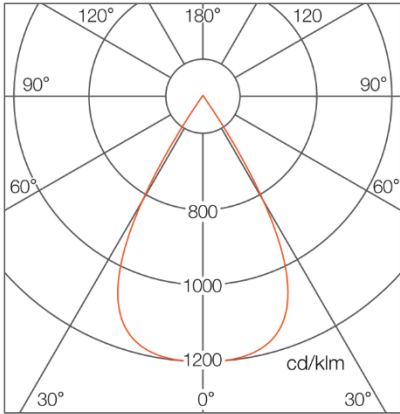

©2024 TRAXON TECHNOLOGIES. · 保留所有权利 ·

www.traxon-ecue.com

2 of 7

皓睿高天棚灯四代

尺寸 (单位: mm)

尺寸

	50W	75W	100W	125W	150W	175W	200W	225W	240W
ØD	280mm	280mm	280mm	280mm	280mm	280mm	280mm	320mm	320mm
H	125mm	125mm	125mm	125mm	125mm	125mm	125mm	125mm	125mm

皓睿高天棚灯四代

光学信息

灯具配光曲线

60°

照度分布

	Center Beam Lux/klm	Beam Width
0.5m	4793	0.55
1.0m	1198	1.10
1.5m	533	1.66
2.0m	300	2.21
2.5m	192	2.76
3.0m	133	3.31

For feet multiply by 3.28
 ■ Horiz.Spread: 57.8°
 For fc divide by 10.7

90°

	Center Beam Lux/klm	Beam Width
0.5m	2052	1.08
1.0m	513	2.15
1.5m	228	3.23
2.0m	128	4.30
2.5m	82	5.38
3.0m	57	6.46

For feet multiply by 3.28
 ■ Horiz.Spread: 94.2°
 For fc divide by 10.7

皓睿高天棚灯四代

订货信息