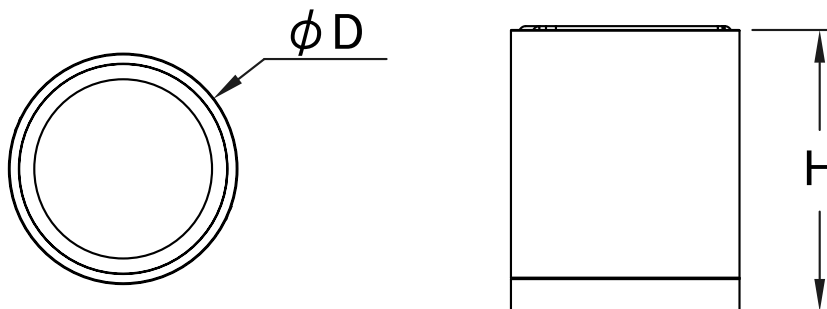

#### 品种丰富, 满足各种应用场景

- 尺寸: 3.5"/4"/5.5"/6"/8"/10"
- 功率范围: 8W/15W/20W/24W/28W/33W/35W/50W/75W/100W/120W/150W
- 色温: 3000K/4000K/5000K

### 尺寸图

	3.5"	4"	5.5"	6"	8"	10"
D	90mm	110mm	135mm	160mm	220mm	260mm
H	110mm	140mm	170mm	200mm	235mm	275mm