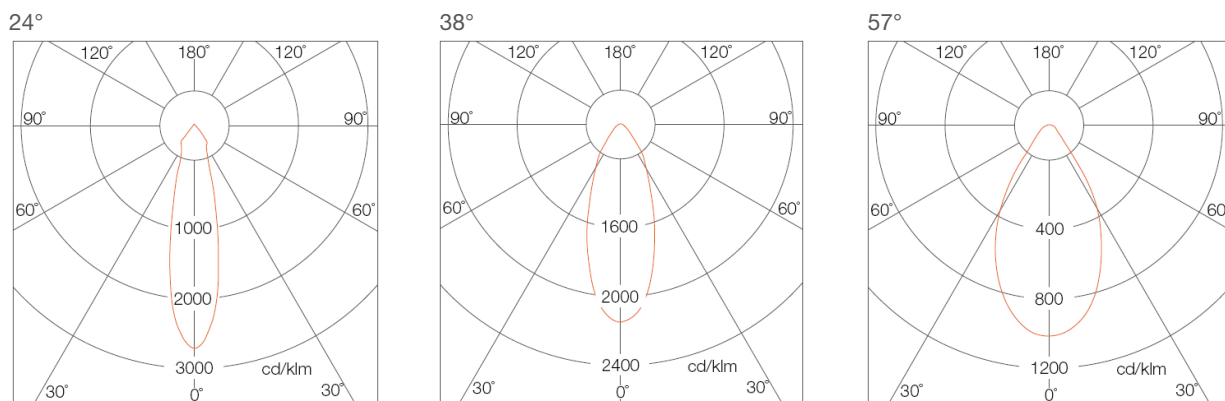

光度测量

产品名称

产品编码
(EAN40)

LDTH CYLINDER V2 350 8W 930 24D 18X1 OSRAM	4062172272261	Warm White	220-240	8	50/60	95	3000	720	90	110	18
LDTH CYLINDER V2 350 8W 930 38D 18X1 OSRAM	4062172272285	Warm White	220-240	8	50/60	95	3000	720	90	110	18
LDTH CYLINDER V2 350 8W 930 57D 18X1 OSRAM	4062172272308	Warm White	220-240	8	50/60	57	3000	720	90	110	18
LDTH CYLINDER V2 350 8W 940 24D 18X1 OSRAM	4062172272322	Neutral White	220-240	8	50/60	24	4000	720	90	110	18
LDTH CYLINDER V2 350 8W 940 38D 18X1 OSRAM	4062172272346	Neutral White	220-240	8	50/60	38	4000	720	90	110	18
LDTH CYLINDER V2 350 8W 940 57D 18X1 OSRAM	4062172272360	Neutral White	220-240	8	50/60	57	4000	720	90	110	18
LDTH CYLINDER V2 350 8W 950 24D 18X1 OSRAM	4062172272384	Cold White	220-240	8	50/60	24	5000	720	90	110	18
LDTH CYLINDER V2 350 8W 950 38D 18X1 OSRAM	4062172272445	Cold White	220-240	8	50/60	38	5000	720	90	110	18
LDTH CYLINDER V2 350 8W 950 57D 18X1 OSRAM	4062172272469	Cold White	220-240	8	50/60	57	5000	720	90	110	18
LDTH CYLINDER V2 350 15W 930 24D 18X1 OSRAM	4062172272483	Warm White	220-240	15	50/60	24	3000	1350	90	110	18
LDTH CYLINDER V2 350 15W 930 38D 18X1 OSRAM	4062172272506	Warm White	220-240	15	50/60	38	3000	1350	90	110	18
LDTH CYLINDER V2 350 15W 930 57D 18X1 OSRAM	4062172272520	Warm White	220-240	15	50/60	57	3000	1350	90	110	18
LDTH CYLINDER V2 350 15W 940 24D 18X1 OSRAM	4062172272544	Neutral White	220-240	15	50/60	24	4000	1350	90	110	18
LDTH CYLINDER V2 350 15W 940 38D 18X1 OSRAM	4062172272568	Neutral White	220-240	15	50/60	38	4000	1350	90	110	18
LDTH CYLINDER V2 350 15W 940 57D 18X1 OSRAM	4062172272592	Neutral White	220-240	15	50/60	57	4000	1350	90	110	18
LDTH CYLINDER V2 350 15W 950 24D 18X1 OSRAM	4062172272605	Cold White	220-240	15	50/60	24	5000	1350	90	110	18
LDTH CYLINDER V2 350 15W 950 38D 18X1 OSRAM	4062172272629	Cold White	220-240	15	50/60	38	5000	1350	90	110	18
LDTH CYLINDER V2 350 15W 950 57D 18X1 OSRAM	4062172272653	Cold White	220-240	15	50/60	57	5000	1350	90	110	18
LDTH CYLINDER V2 400 15W 930 24D 12X1 OSRAM	4062172272667	Warm White	220-240	15	50/60	24	3000	1350	90	110	12
LDTH CYLINDER V2 400 15W 930 38D 12X1 OSRAM	4062172272681	Warm White	220-240	15	50/60	38	3000	1350	90	110	12
LDTH CYLINDER V2 400 15W 930 57D 12X1 OSRAM	4062172272704	Warm White	220-240	15	50/60	57	3000	1350	90	110	12
LDTH CYLINDER V2 400 15W 940 24D 12X1 OSRAM	4062172272728	Neutral White	220-240	15	50/60	24	4000	1350	90	110	12
LDTH CYLINDER V2 400 15W 940 38D 12X1 OSRAM	4062172272742	Neutral White	220-240	15	50/60	38	4000	1350	90	110	12
LDTH CYLINDER V2 400 15W 940 57D 12X1 OSRAM	4062172272766	Neutral White	220-240	15	50/60	57	4000	1350	90	110	12
LDTH CYLINDER V2 400 15W 950 24D 12X1 OSRAM	4062172272780	Cold White	220-240	15	50/60	24	5000	1350	90	110	12
LDTH CYLINDER V2 400 15W 950 38D 12X1 OSRAM	4062172272803	Cold White	220-240	15	50/60	38	5000	1350	90	110	12
LDTH CYLINDER V2 400 15W 950 57D 12X1 OSRAM	4062172272827	Cold White	220-240	15	50/60	57	5000	1350	90	110	12