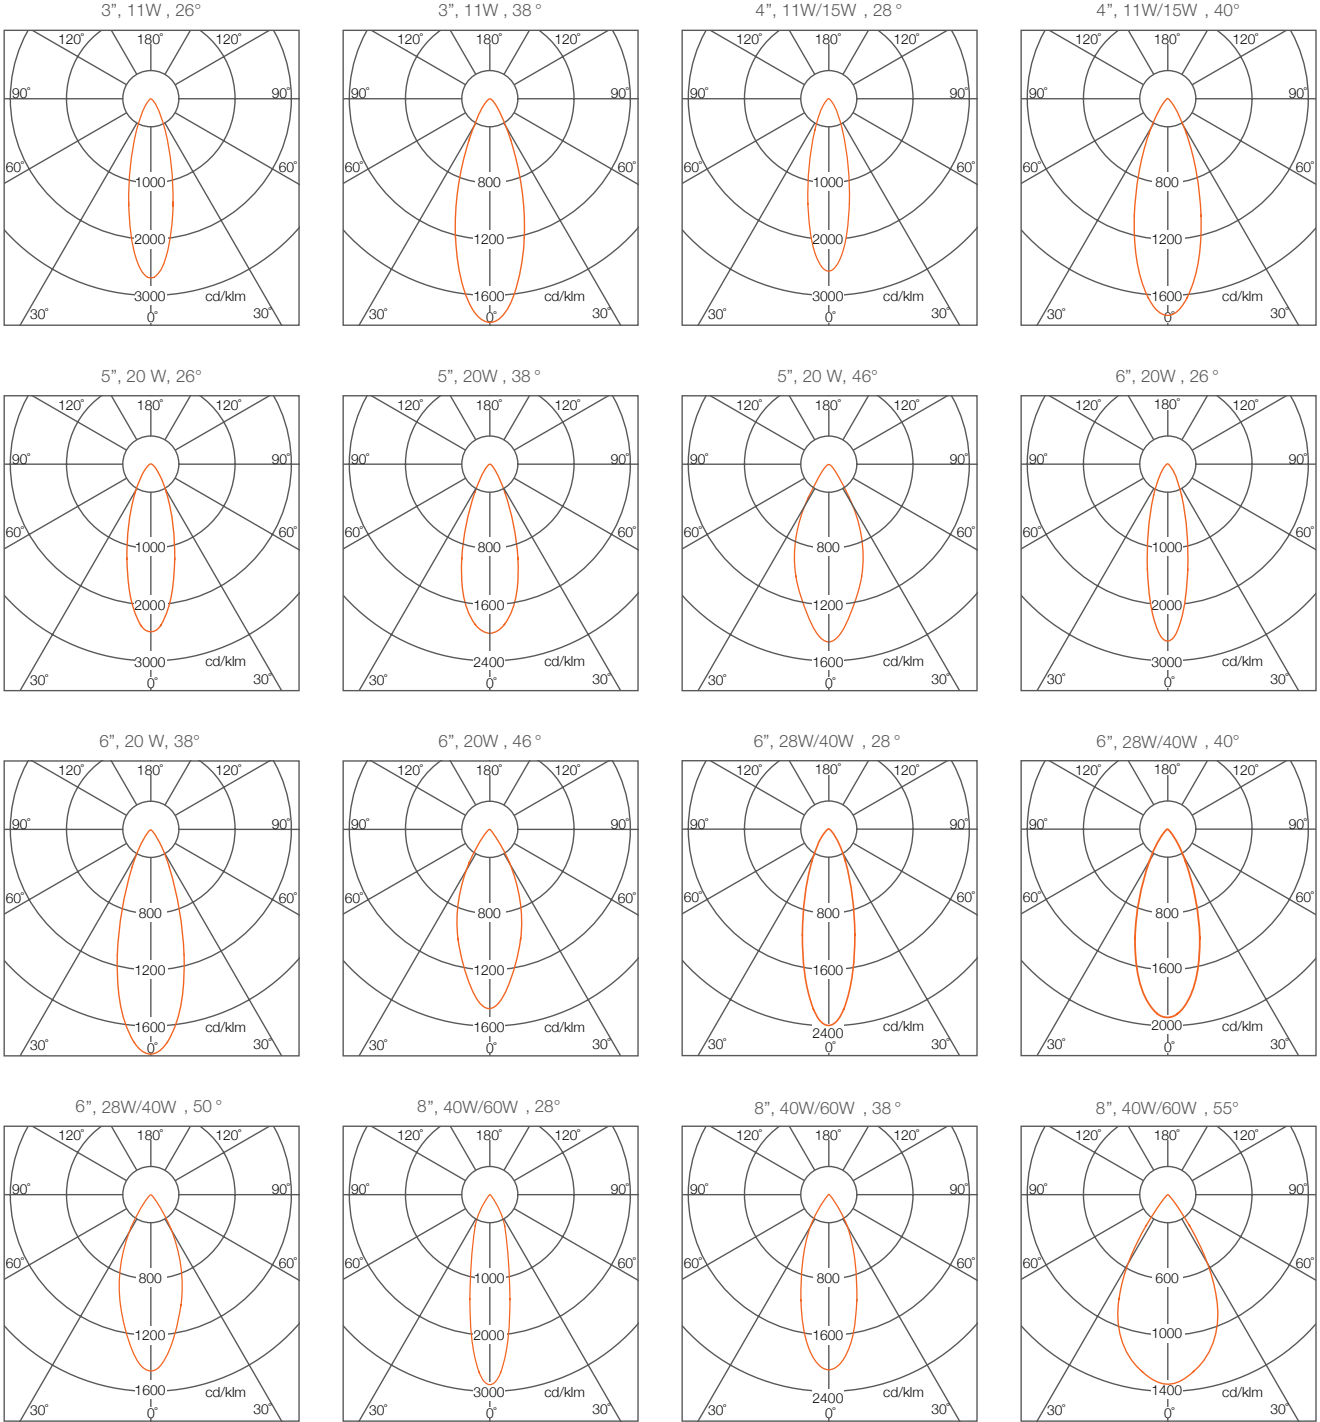

LEDTOUCH™ Downlight

Photometric