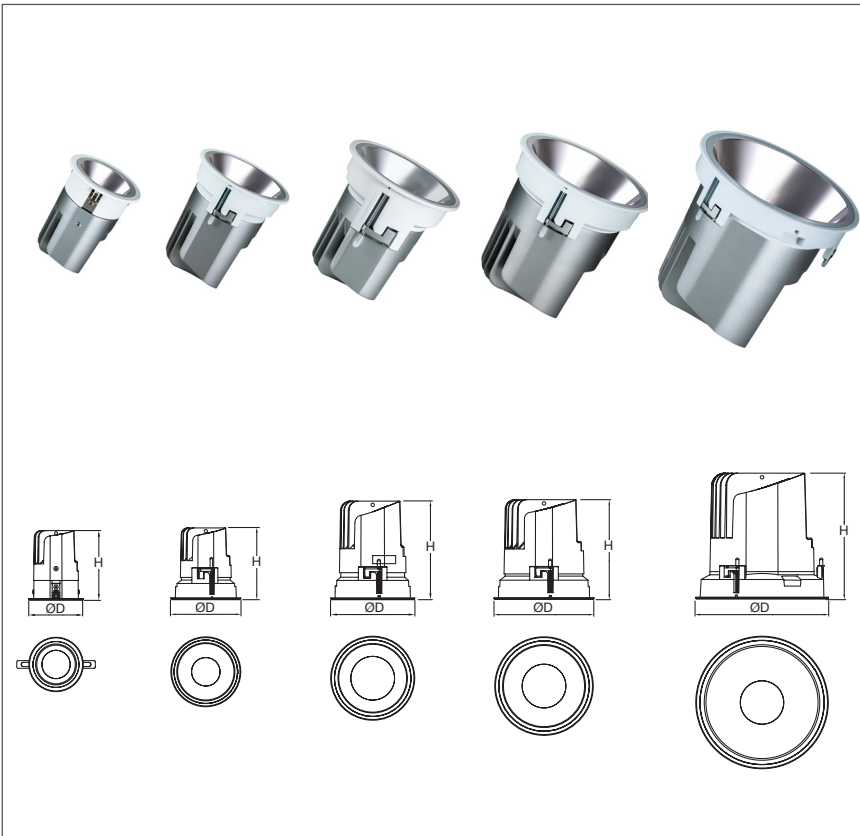

Product Highlights:

- Choice of 5 sizes, 6 wattage levels and 3 beam angles range
- Optional screw and clipper mounting
- No ghost shadow with COB technology
- Low glare, UGR<19
- Flicker free from camera
- Safety cable for reflector and hole reserved
- Long lifetime up to 50,000 hours from best-in-class COB and driver

Light is innovation

LEDTOUCH™ Downlight

Superior downlight series for building space atmosphere and improving the sense of well-being.

Light is OSRAM

OSRAM

LEDTOUCH™ Downlight

LEDTOUCH™ Downlight series is the superior general lighting solution for shopping malls, offices and public spaces. Leading-edge optics provide high lumen output and low glare which result in excellent lighting performance. LEDTOUCH™ Downlight series offers a wide range of sizes, powers and beam angles for creating the perfect space hierarchy, space atmosphere and sense of well-being.

	3"	4"	5"	6"	8"
ØD	85mm	110mm	135mm	160mm	210mm
H	110mm	115mm	160mm	160mm	200mm

Advantages & Benefits

Total Solution and Flexibility:

- 5 sizes, 6 wattage levels and 3 beam angles range (narrow/middle/wide) are available for various application scenarios
- Optional screw and clipper mounting
- DALI on request