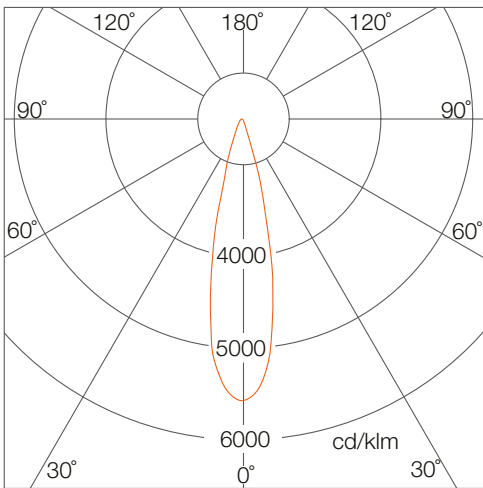

LEDTOUCH™ Spot Light

Technical Data

Optical Specifications

		8W	15W	15W	20W	24W	28W	33W	38W	42W
		3" & 3.5"	3" & 3.5"	4"	4"	4"	5"	5"	6"	6"
Luminous Flux	@4000K R90 38°	680 lm	1270 lm	1270 lm	1700 lm	2040 lm	2380 lm	2805 lm	3230 lm	3570 lm
Efficacy	@4000K R90 38°	85 lm/W								
CCT		3000K/4000K/5700K								
CRI		>90								
SDCM		<5								
UGR		<15								
Beam Angle		15°/ 24°/ 38°								

LEDTOUCH™ Spot Light

Dimensions

Dimensions

	3"	3.5"	4"	5"	6"
D1	85mm	102mm	112mm	140mm	165mm
D2	75mm	90mm	100mm	125mm	150mm
H	89mm @8W 112mm @15W	95mm @8W 118mm @15W	122mm @15W 140mm @20W/24W	169mm	184mm

LEDTOUCH™ Spot Light

Photometrics

15°

Light Distribution Curve

Illuminance at a distance

	Center Beam Lux/klm	Beam Width
0.5m	37438	0.15m
1m	9359	0.31m
1.5m	4160	0.46m
2m	2340	0.61m
2.5m	1498	0.77m
3m	1040	0.92m

For feet multiply by 3.28

● Horiz.Spread: 17.4°
For fc divide by 10.7

24°

Light Distribution Curve

Illuminance at a distance

	Center Beam Lux/klm	Beam Width
0.5m	22057	0.21m
1m	5514	0.42m
1.5m	2451	0.63m
2m	1309	0.84m
2.5m	882	1.05m
3m	613	1.26m