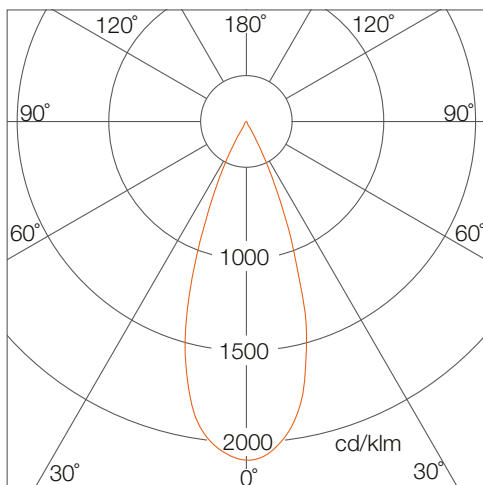

LEDTOUCH™ Spot Light

Dimensions

Dimensions

	3"	3.5"	4"	5"	6"
D1	85mm	102mm	112mm	140mm	165mm
D2	75mm	90mm	100mm	125mm	150mm
H	89mm @8W 112mm @15W	95mm @8W 118mm @15W	122mm @15W 140mm @20W/24W	169mm	184mm

LEDTOUCH™ Spot Light

Photometrics

15°

Light Distribution Curve

Illuminance at a distance

	Center Beam Lux/klm	Beam Width
0.5m	37438	0.15m
1m	9359	0.31m
1.5m	4160	0.46m
2m	2340	0.61m
2.5m	1498	0.77m
3m	1040	0.92m

For feet multiply by 3.28

● Horiz.Spread: 17.4°
For fc divide by 10.7

24°

Light Distribution Curve

Illuminance at a distance

	Center Beam Lux/klm	Beam Width
0.5m	22057	0.21m
1m	5514	0.42m
1.5m	2451	0.63m
2m	1309	0.84m
2.5m	882	1.05m
3m	613	1.26m

For feet multiply by 3.28

● Horiz.Spread: 23.8°
For fc divide by 10.7

38°

Light Distribution Curve

Illuminance at a distance

	Center Beam Lux/klm	Beam Width
0.5m	9618	0.35m
1m	2405	0.70m
1.5m	1069	1.06m
2m	601	1.41m
2.5m	385	1.76m
3m	267	2.11m