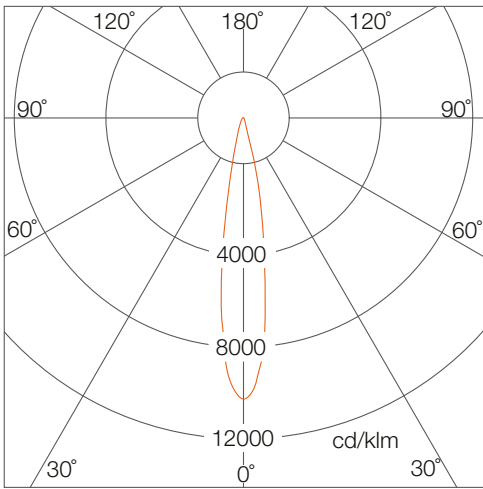

LEDTOUCH™ Spot Light

Technical Data

Optical Specifications

		8W	15W	15W	20W	24W	28W	33W	38W	42W
		3" & 3.5"	3" & 3.5"	4"	4"	4"	5"	5"	6"	6"
Luminous Flux	@4000K R90 38°	680 lm	1270 lm	1270 lm	1700 lm	2040 lm	2380 lm	2805 lm	3230 lm	3570 lm
Efficacy	@4000K R90 38°	85 lm/W								
CCT		3000K/4000K/5700K								
CRI		>90								
SDCM		<5								
UGR		<15								
Beam Angle		15°/ 24°/ 38°								

LEDTOUCH™ Spot Light

Dimensions

Dimensions

	3"	3.5"	4"	5"	6"
D1	85mm	102mm	112mm	140mm	165mm
D2	75mm	90mm	100mm	125mm	150mm
H	89mm @8W 112mm @15W	95mm @8W 118mm @15W	122mm @15W 140mm @20W/24W	169mm	184mm

LEDTOUCH™ Spot Light

Photometrics

15°

Light Distribution Curve

Illuminance at a distance

	Center Beam Lux/klm	Beam Width
0.5m	37438	0.15m
1m	9359	0.31m
1.5m	4160	0.46m
2m	2340	0.61m
2.5m	1498	0.77m
3m	1040	0.92m