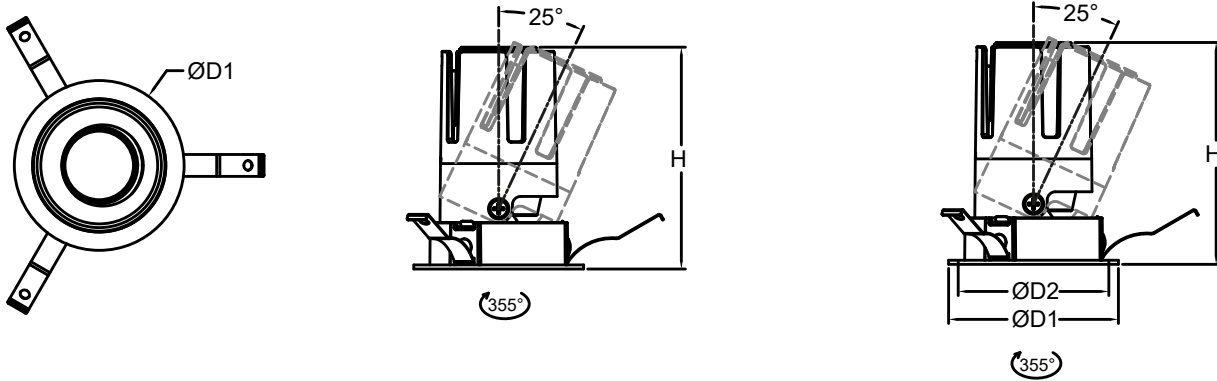

Electrical and Mechanical Specifications

Input Voltage	220-240V AC 50/60Hz											
Power Consumption		8W	15W	15W	20W	24W	28W	33W	38W	42W		
Power Factor		>0.9										
Surge Protection		Line-to-line 1KV, line-to-ground 2KV										
Dimensions		3"	3.5"	3"	3.5"	4"	4"	4"	5"	5"	6"	6"
	Diameter (mm)	85	102	85	102	112	112	112	140	140	165	165
	Height (mm)	89	95	112	118	122	140	140	169	169	184	184
Mounting Hole	Diameter (mm)	75	90	75	90	100	100	100	125	125	150	150
Weight (kg)		0.3	0.35	0.37	0.40	0.45	0.67	0.67	1.10	1.10	1.41	1.41
Cover Lens		PMMA										
Housing		Aluminum										

LEDTOUCH™ Spot Light

Dimensions

Dimensions

	3"	3.5"	4"	5"	6"
D1	85mm	102mm	112mm	140mm	165mm
D2	75mm	90mm	100mm	125mm	150mm
H	89mm @8W 112mm @15W	95mm @8W 118mm @15W	122mm @15W 140mm @20W/24W	169mm	184mm