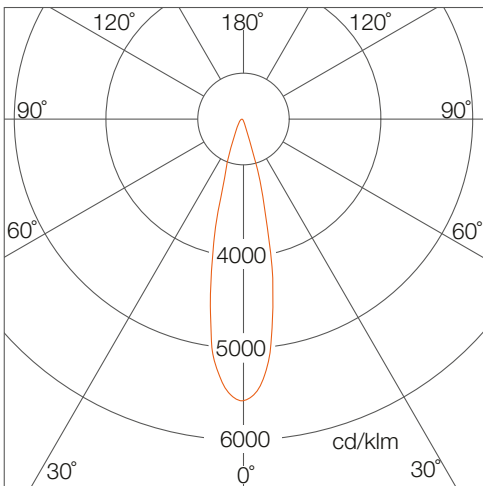

## Dimensions

#### Light Distribution Curve

#### Illuminance at a distance

	Center Beam Lux/klm	Beam Width
0.5m	37438	0.15m
1m	9359	0.31m
1.5m	4160	0.46m
2m	2340	0.61m
2.5m	1498	0.77m
3m	1040	0.92m

For feet multiply by 3.28

● Horiz.Spread: 17.4°  
For fc divide by 10.7