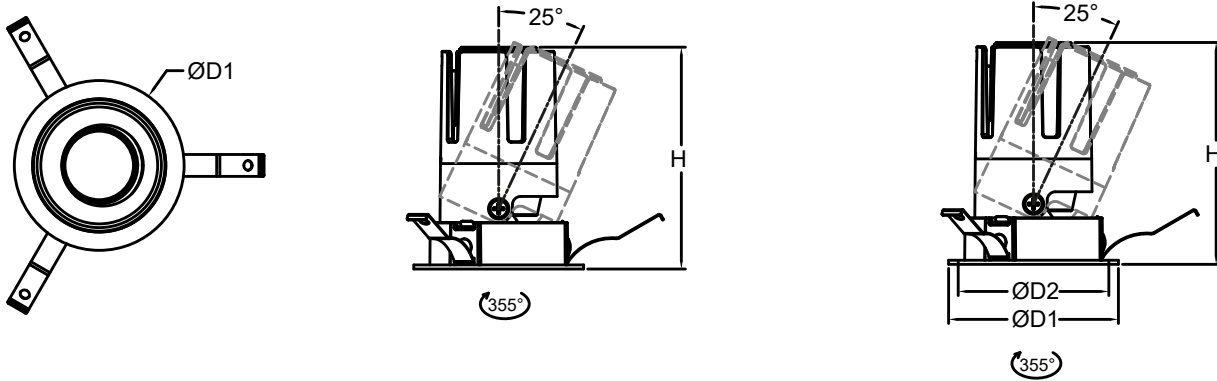

LEDTOUCH™ Spot Light

Dimensions

Dimensions

	3"	3.5"	4"	5"	6"
D1	85mm	102mm	112mm	140mm	165mm
D2	75mm	90mm	100mm	125mm	150mm
H	89mm @8W 112mm @15W	95mm @8W 118mm @15W	122mm @15W 140mm @20W/24W	169mm	184mm