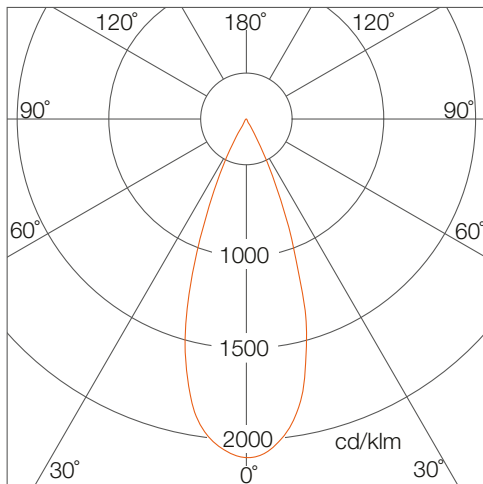

#### Light Distribution Curve

#### Illuminance at a distance

	Center Beam Lux/klm	Beam Width
0.5m	22057	0.21m
1m	5514	0.42m
1.5m	2451	0.63m
2m	1309	0.84m
2.5m	882	1.05m
3m	613	1.26m

For feet multiply by 3.28

● Horiz.Spread: 23.8°  
For fc divide by 10.7