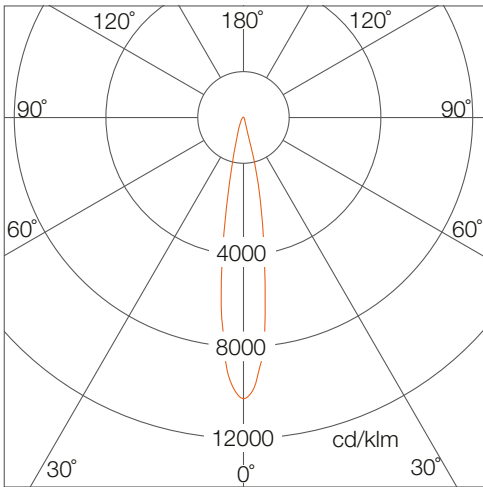

LEDTOUCH™ Spot Light

Photometrics

15°

Light Distribution Curve