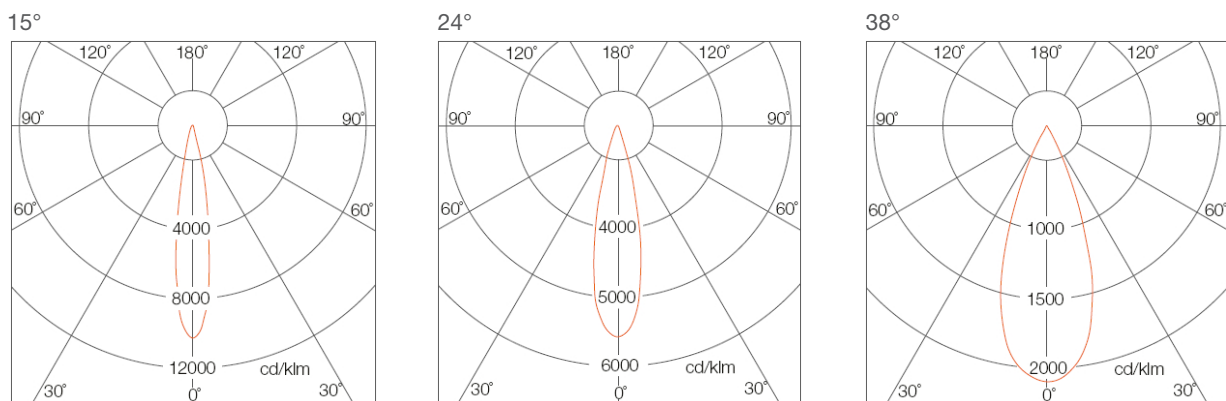

Whole range for all applications

- Size: 3"/3.5"/4"/5"/6"
- 8 powers: 8W/15W/20W/24W/28W/33W/38W/42W
- 3000K/4000K/5700K

Applications

- Hotel
- Shopping Mall
- Office buildings
- Retail stores
- Airports
- Metro stations
- Public buildings

LEDTOUCH™ Spot Light

Dimensions

	3"	3.5"	4"	5"	6"
D1	85mm	102mm	112mm	140mm	165mm
D2	75mm	90mm	100mm	125mm	150mm
H	89mm @8W 112mm @15W	95mm @8W 118mm @15W	122mm @15W 140mm @20W/24W	169mm	184mm

Photometrics