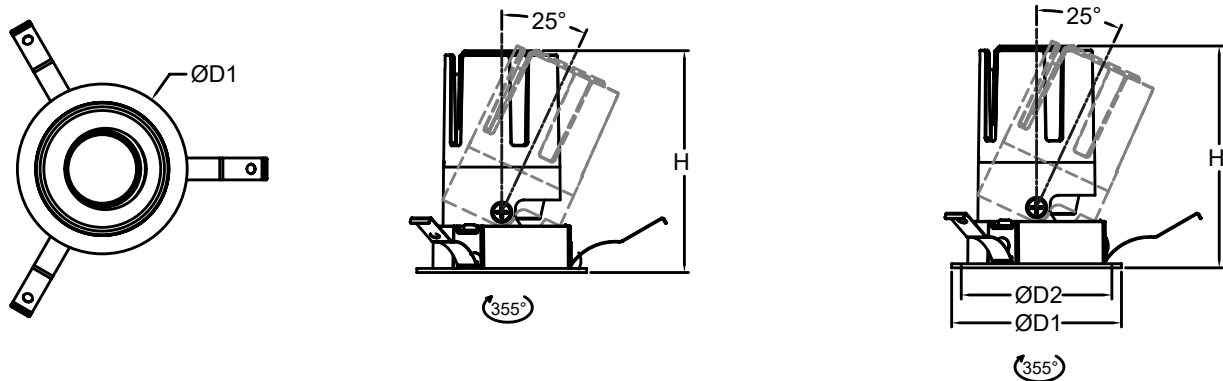

Whole range for all applications

- Size: 3"/3.5"/4"/5"/6"
- 8 powers: 8W/15W/20W/24W/28W/33W/38W/42W
- 3000K/4000K/5700K

Applications

- Hotel
- Shopping Mall
- Office buildings
- Retail stores
- Airports
- Metro stations
- Public buildings

LEDTOUCH™ Spot Light

Dimensions

	3"	3.5"	4"	5"	6"
D1	85mm	102mm	112mm	140mm	165mm
D2	75mm	90mm	100mm	125mm	150mm
H	89mm @8W 112mm @15W	95mm @8W 118mm @15W	122mm @15W 140mm @20W/24W	169mm	184mm

Photometrics