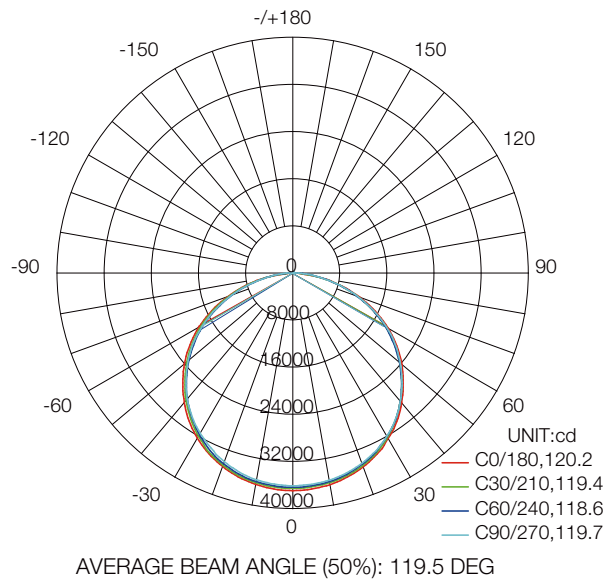

LED Grow Light OPTV Panel Highbay MB02

Photometrics

Light Distribution Curve

Due to the manufacturing processes of LED, the polar candela distribution and distance luminaries only reflect statistical figures and do not necessarily correspond to the actual parameters of individual product that may differ from the typical values.