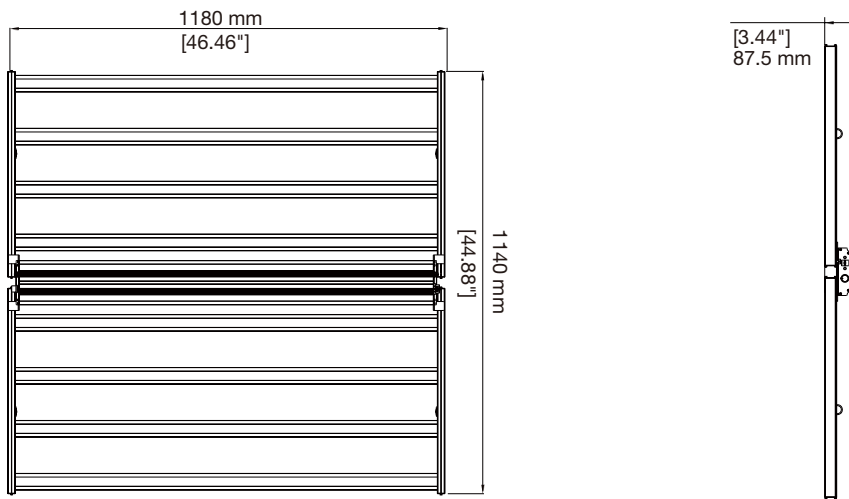

LED Grow Light OPTV Panel Highbay MB02

Dimensions (Unit: mm)

OPTV Panel Highbay MB02 760W

V1.1 05/23 Official authorized licensee of the OSRAM trademark.
Specifications are subject to change without notice. Errors and omission excepted, always make sure to use the most recent release.