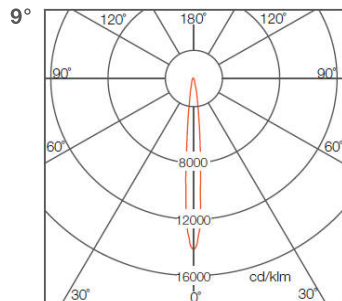

Photometrics