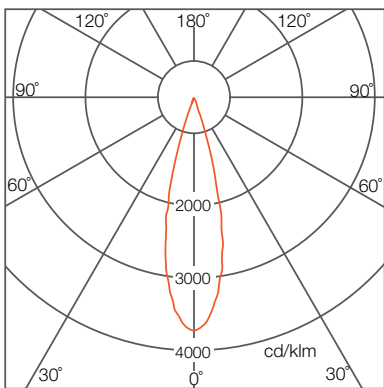

©2020 欧司朗公司·保留所有权利·网站 www.osram.asia/ls

绚亮大功率泛光灯二代（方形）

灯具配光曲线

9°

照度分布

	Center Beam Lux/klm	Beam Width
4.6m	671	0.75m
9.1m	168	1.50m
13.7m	75	2.26m
18.3m	42	3.01m
22.9m	27	3.76m
27.4m	19	4.51m
32.0m	14	5.26m

For feet multiply by 3.28
 Horiz.Spread: 9.4°
 For fc divide by 10.7

15°

	Center Beam Lux/klm	Beam Width
4.0m	413	1.08m
8.0m	103	2.16m
12.0m	46	3.24m
16.0m	26	4.33m
20.0m	17	5.41m
24.0m	11	6.49m

For feet multiply by 3.28
 Horiz.Spread: 15.4°
 For fc divide by 10.7

25°

	Center Beam Lux/klm	Beam Width
3.6m	286	1.73m
7.2m	71	3.46m
10.8m	32	5.19m
14.4m	18	6.91m
18.0m	11	8.64m

For feet multiply by 3.28
 Horiz.Spread: 27.0°
 For fc divide by 10.7

由于LED制造工艺的特殊条件，上表给出的灯具配光曲线仅代表批量产品的统计数据，不一定对应单个产品的实际参数（可能和典型值有所差别）。