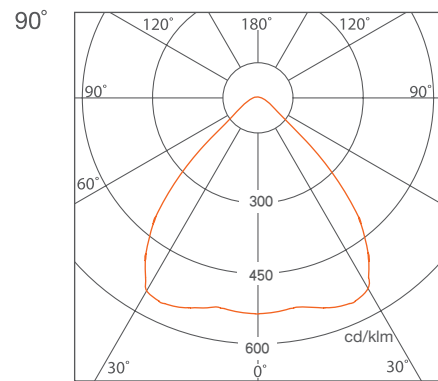

ROBLITZ® Highbay SE

产品尺寸

	ØD	H
85W	299mm	138mm
115W	299mm	138mm
160W	399mm	159mm
220W	399mm	159mm

配光曲线