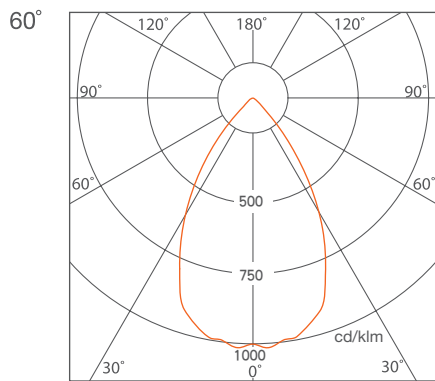

ROBLITZ® Highbay SE

产品尺寸

	ØD	H
85W	299mm	138mm
115W	299mm	138mm
160W	399mm	159mm
220W	399mm	159mm

配光曲线