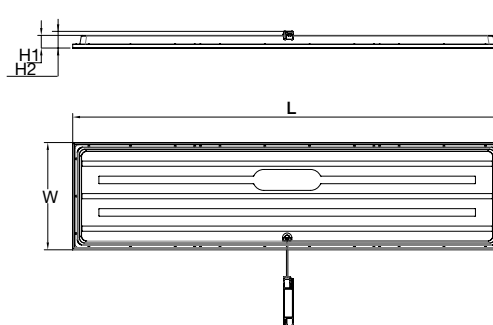

### 尺寸图

#### 嵌入式安装/吊装

2ft x 2ft

4ft x 1ft

|    | 2ft x 2ft | 4ft x 1ft |
|----|-----------|-----------|
| L  | 597mm     | 1197mm    |
| W  | 597mm     | 297mm     |
| H1 | 35mm      | 35mm      |
| H2 | 42mm      | 42mm      |