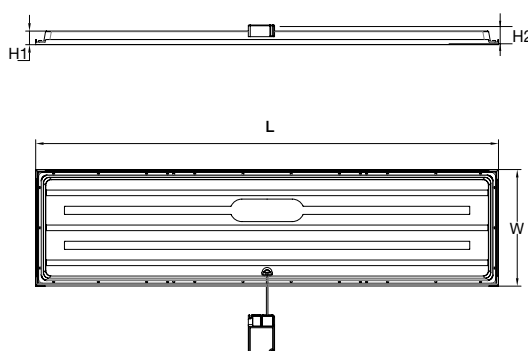

### 尺寸图

#### 嵌入式安装/吊装

2ft x 2ft

4ft x 1ft

|    | 2ft x 2ft | 4ft x 1ft |
|----|-----------|-----------|
| L  | 597mm     | 1197mm    |
| W  | 597mm     | 297mm     |
| H1 | 35mm      | 35mm      |
| H2 | 42mm      | 42mm      |

#### 集成吊顶安装

2ft x 2ft

4ft x 1ft

|           | 2ft x 2ft | 4ft x 1ft |
|-----------|-----------|-----------|
| L         | 600mm     | 1200mm    |
| W         | 600mm     | 300mm     |
| H2@ON/OFF | 35mm      | 35mm      |
| H2@DALI   | 42mm      | 42mm      |