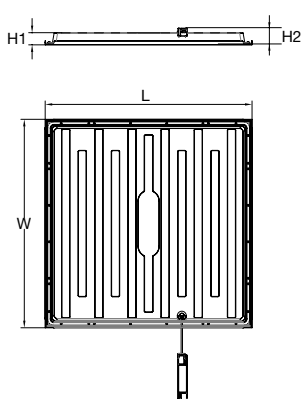

### 尺寸图

#### 嵌入式安装/吊装

2ft x 2ft

4ft x 1ft

|    | 2ft x 2ft | 4ft x 1ft |
|----|-----------|-----------|
| L  | 597mm     | 1197mm    |
| W  | 597mm     | 297mm     |
| H1 | 35mm      | 35mm      |
| H2 | 42mm      | 42mm      |

#### 集成吊顶安装

2ft x 2ft

4ft x 1ft

|           | 2ft x 2ft | 4ft x 1ft |
|-----------|-----------|-----------|
| L         | 600mm     | 1200mm    |
| W         | 600mm     | 300mm     |
| H2@ON/OFF | 35mm      | 35mm      |
| H2@DALI   | 42mm      | 42mm      |