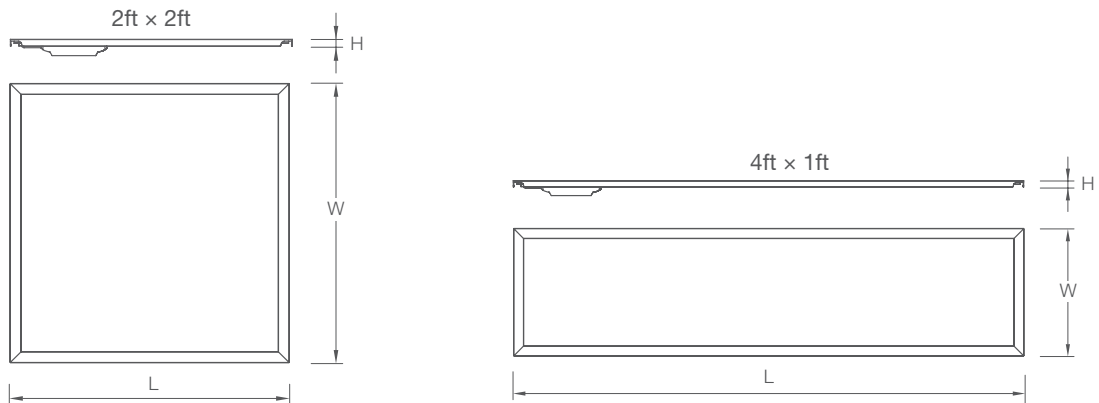

Applications

- Offices
- Hospitals
- Schools
- Banks
- Express stores

Simplitz® Panel

Dimensions

Suspension Mounting

	2ft x 2ft	4ft x 1ft
L	595mm	1195mm
W	595 mm	295mm
H	11.5mm	11.5mm

Integrated Ceiling Mounting