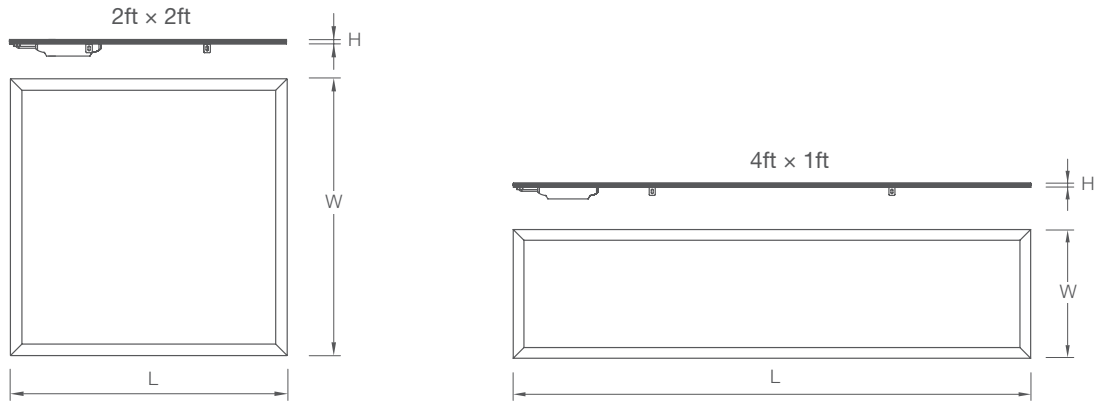

Applications

- Offices
- Hospitals
- Schools
- Banks
- Express stores

Simplitz® Panel

Dimensions

Suspension Mounting

	2ft x 2ft	4ft x 1ft
L	595mm	1195mm
W	595 mm	295mm
H	11.5mm	11.5mm

Integrated Ceiling Mounting