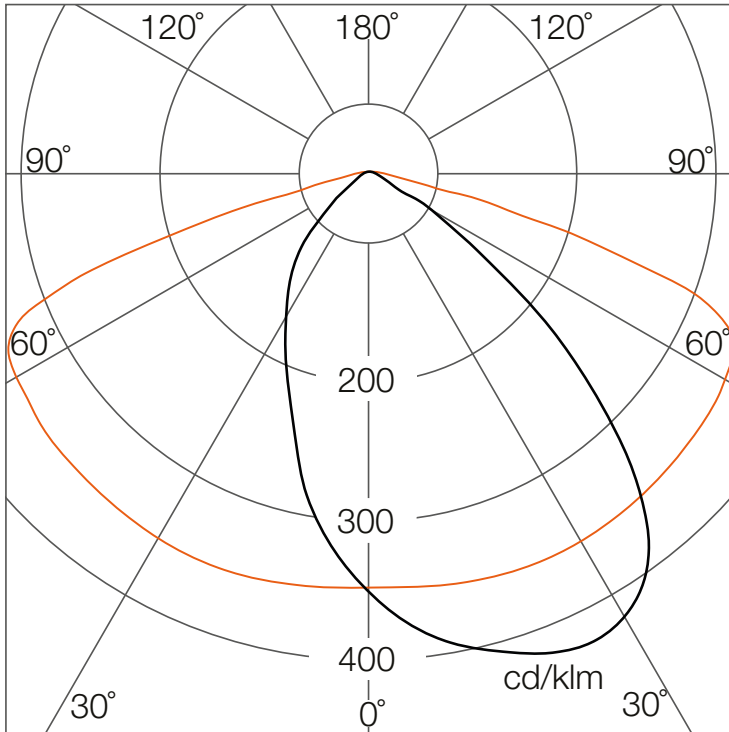

2 of 6

SIMPLITZ® Street Light V2

Dimensions (Unit: mm)

Micro 60W-90W

Mini 120W-150W

Midi 180W-210W

Maxi 240W-300W

SIMPLITZ® Street Light V2

Photometrics

Light Distribution Curve

Due to the manufacturing processes of LED, the polar candela distribution and distance luminaries only reflect statistical figures and do not necessarily correspond to the actual parameters of individual product that may differ from the typical values.