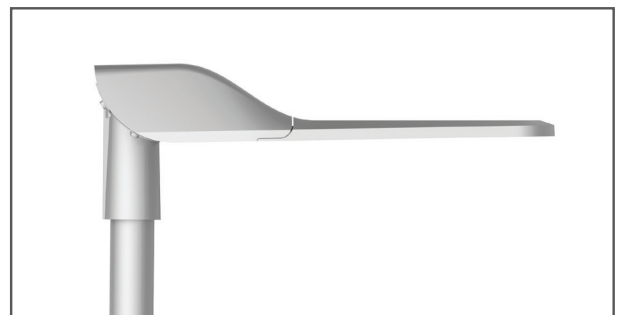

Simplitz® Street Light

Simplitz® Street Light, a versatile and powerful outdoor luminaire for street lighting applications. This highly efficient product family provides Smart City compatibility and elegant identity for modern cities, with lower total cost of ownership and quick payback on investment. With high efficacy, high reliability, low maintenance and excellent optic performance, it brings safety and well-being for various road illuminations. Simplitz® Street Light is an ideal solution for residential paths, collection roads and multi-lane highways.

Advantages & Benefits

Smart City compatibility

- Smart City connectivity with NEMA socket
- 1-10V, Step dimming and DALI dimming versions available
- Compatible with SpaceWing™ street light control system

Comprehensive product range for various applications

- Power range from 30W to 270W
- Choice of CCT 3000K/4000K/5700K
- PC lens version

High reliable and durable

- Long lifetime 50,000 hours @35°C, L70
- Robust die-cast housing
- IP66 and IK09
- Operating temperature: –30°C to +55°C

User-friendly installation and maintenance

- Tool-free luminaire opening and wiring
- 0-15° tilt angle adjustable
- Separate spigot enables side-entry and post-top installation
- Replaceable driver

Applications

- Street light illuminations
- Residential paths
- Parking lots
- Industrial roads