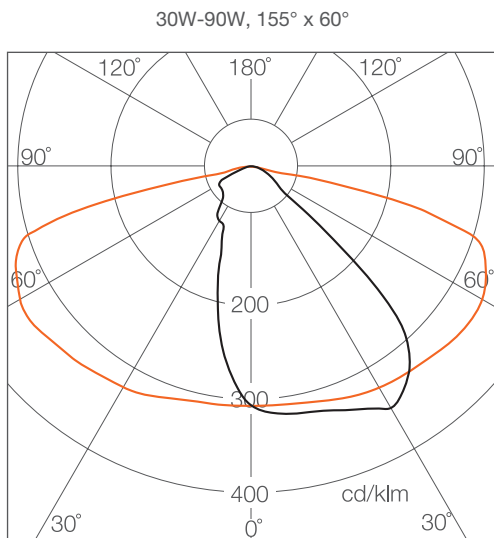

Photometrics