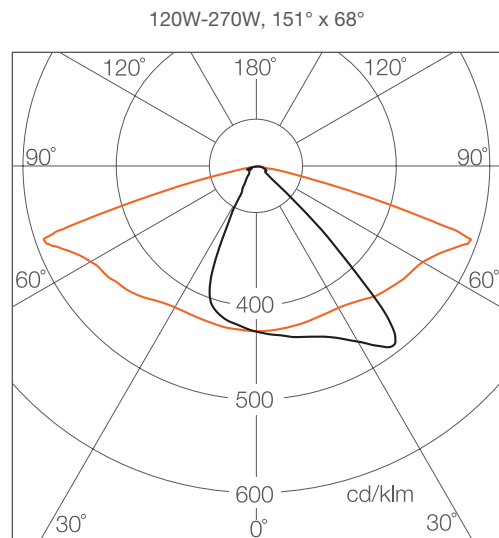

Photometrics