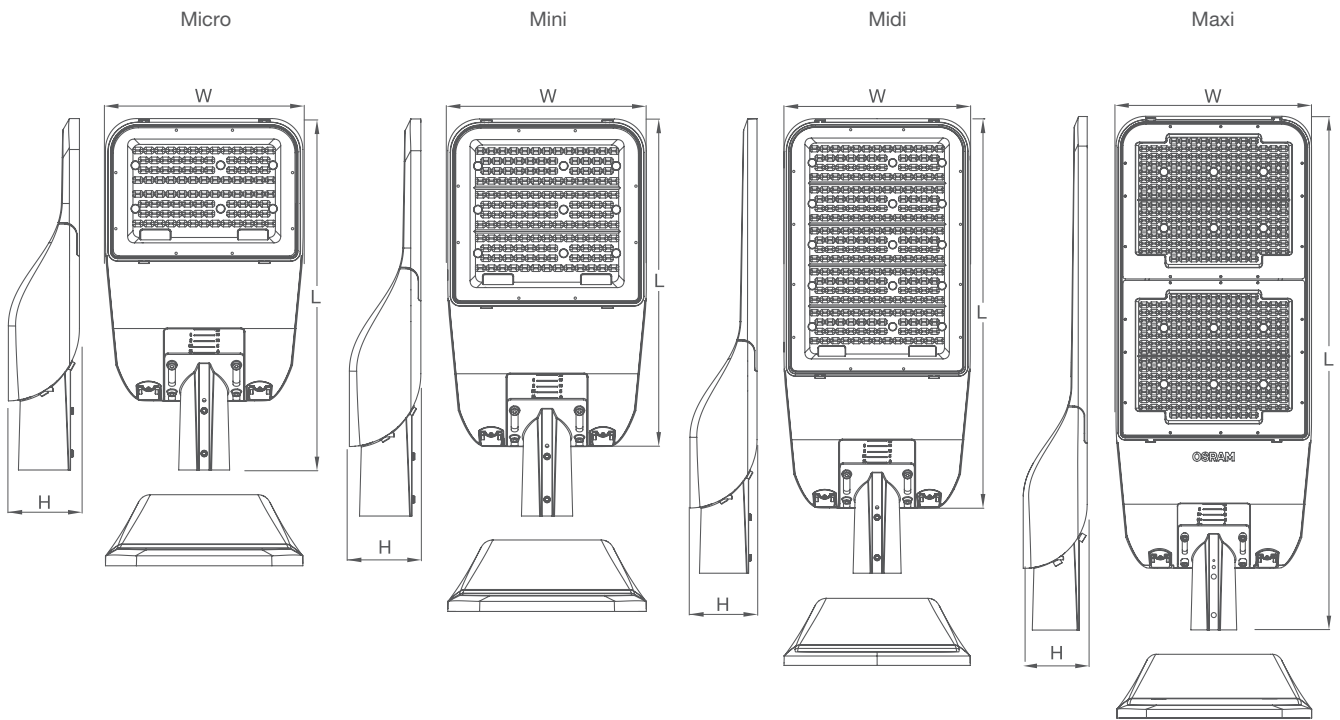

User-friendly installation and maintenance

- Tool-free luminaire opening and wiring
- 0-15° tilt angle adjustable
- Separate spigot enables side-entry and post-top installation
- Replaceable driver

Applications

- Street light illuminations
- Residential paths
- Parking lots
- Industrial roads

Simplitz® Street Light

Dimensions

	Micro	Mini	Midi	Maxi
L	534mm	600mm	732mm	867mm
W	300mm	300mm	300mm	330mm
H	108mm	108mm	108mm	108mm