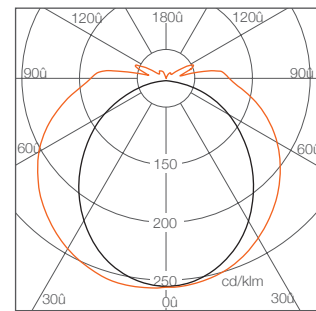

Photometrics

Dimensions

	17W	33W	28W	50W
L	1200mm	1200mm	1500mm	1500mm
W	57mm	57mm	57mm	57mm
H	67mm	67mm	67mm	67mm

Simplitz® Waterproof series is a flexible, sustainable, and easily maintainable solution with slim profile for humid and dusty environments. It is well-protected against water, dust and impact by extruded anti-UV high grade polycarbonate housing. Installation and maintenance are made easily with the dedicated structure design and flexible surface/suspended mounting options.