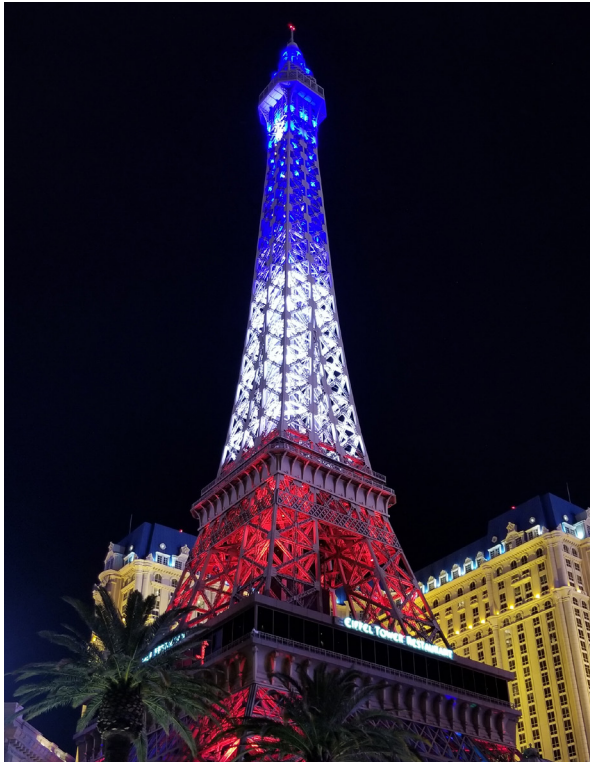

## Eiffel Tower

Las Vegas, NV, U.S.A.

The Eiffel Tower, located at the Paris Las Vegas Hotel & Casino, is a half-sized replica of the original landmark in Paris, France, standing 540-feet tall above the Vegas Strip. The Eiffel Tower has been a permanent resident of the strip for over 19 years, and in 2019, to celebrate the 20th anniversary of the Paris Hotel, the Tower's lighting received a makeover!

As a result of this installation, passersby can now enjoy a nightly light show that is choreographed to music and runs every 30 minutes from sunset to midnight!