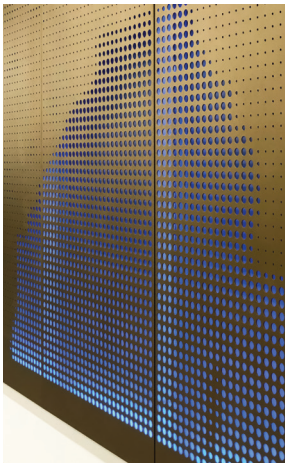

Showcase

Visual Voyage

Port Everglades Cruise Terminal 25

Fort Lauderdale, FL, U.S.A

Visual Voyage is an interactive light wall that features a CNC precision milled aluminum stylized map that circles the equator. Installed in Port Everglades Cruise Terminal 25, it is the newest addition to the winter homeport for the Celebrity Edge, a Royal Caribbean Cruise Line. The light wall was designed by artist Vanessa Till Hooper with the goal of creating a unique, interactive experience for cruise travelers waiting in the terminal.

The wall is comprised of two sections that together stretch 335 feet across the arrival hall. The panels are 10 feet high, and stand 12 feet from the ground with 48 panels that together form the 24 international time zones. Travelers waiting to board the ship can interact with the wall through their mobile devices and move the light from panel to panel. By pressing a button EAST or WEST, guests can move the sun's light to either end of the wall, and once it crosses the International Date Line, it triggers a colorful light show that spans the full length of the installation.

The wall is backlit using Traxon Technologies Cove Light AC HO RGBW fixtures. These fixtures shine LED light up and down the wall behind the perforated panels that display the world map, and guests can both see and interact with the display from all areas of the terminal including the check-in area, lounge, bar, and while waiting in line to board the ship!